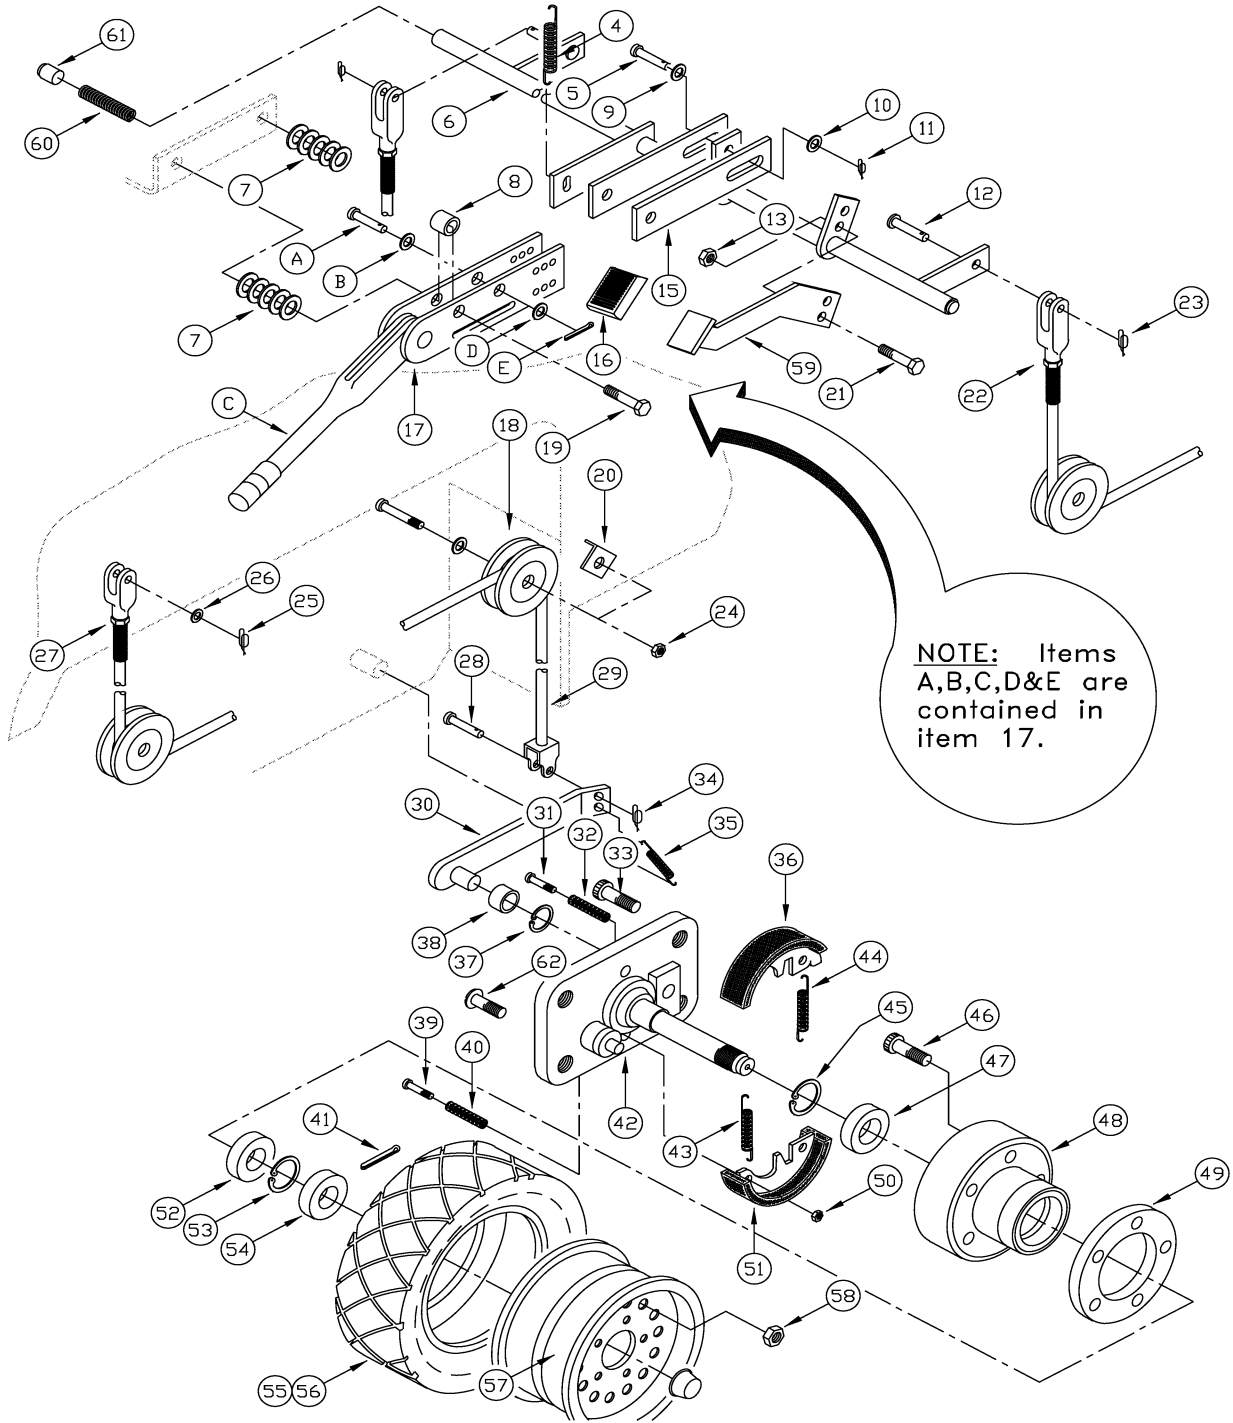

AXLE, BRAKES, & WHEEL GROUP

030PC001

AXLE, BRAKES, & WHEEL GROUP

REF#	PART #	DESCRIPTION	QUANTITY
4	301521	SPRING - BRAKE ARM	1
5	400118	PIN - CLEVIS 5/16 X .88	2
6	318328	WELD - BRAKE BAR SW/72	1
7	400087	WASHER - FLAT 3/8 STANDARD ZP	10
8	318422	SHIM - HAND BRAKE SW/72	1
9	400088	WASHER - FLAT 5/16	2
10	400088	WASHER - FLAT 5/16	1
11	400125	RING - RUE 3/8	3
12	400185	PIN - CLEVIS 5/16 X 1.25	2
13	400080	NUT - HEX 5/16 - 18 ES ZP	1
15	301102	INTERIOR - WD TANK SS MS	1
16	300413	PAD - RUBBER BRAKE PEDAL	1
17	303169	HAND BRAKE - PURCHASED	1
18	304760	PULLEY - CABLE HYD BRAKE	4
19	400311	SCR - HEX 5/16-18 X 1.75	2
20	306460	RETAINER - CABLE HYD BRAKES	4
21	400035	SCR - HEX 5/16-18 X 1.00 ZP	1
22	307642	CLEVIS 5/16-24	4
23	400125	PIN - COTTER 3/8 RUE RING	1
24	400068	NUT - HEX 3/8-16	4
25	400125	PIN - COTTER 3/8 RUE RING	1
26	400088	WASHER - FLAT 5/16	1
27	307642	CLEVIS 5/16 PLTD SW/A	1
28	400118	PIN - CLEVIS 5/16 X 7/8 ZP	1
29	313211	CABLE - BRAKE SW/62 GAS/DSL	1
30	300870	ASSY - BRAKE LEVER PLTD	1
31	400060	SCR - THEM #8-32 X 3.00	2
32	301518	SPRING - COMP BRAKE SHOE	2
33	400006	SCR - SOC 5/8-11 X 1.00, BUTTON	6
34	400125	PIN - COTTER 3/8 RUE RING	1
35	301517	SPRING - EXT BRAKE LEVER	2
36	300523	SHOE - BRAKE W/LINING	2
37	300484	RING - RET EXT .87	1
38	300410	BUSHING 1.00 OD X .87 ID	1
39	400060	SCR - THM #8 - 32 X 3.00 SS	1
40	301518	SPRING - COMP BRAKE SHOE	1
41	400120	PIN - COTTER 5/16 X 2.00	1
42	300852	ASSY - FRONT AXLE	1
43	301519	SPRING - EXT BRAKE SHOE	2
44	301519	SPRING - EXT BRAKE SHOE	2
45	300473	RING - RETAINER INT 2.44	2
46	300415	STUD - WHEEL HUB	5
47	300467	BEARING - BALL 2.44 X 1.18 ID	2
48	300787	HUB - FRONT WHEEL	1