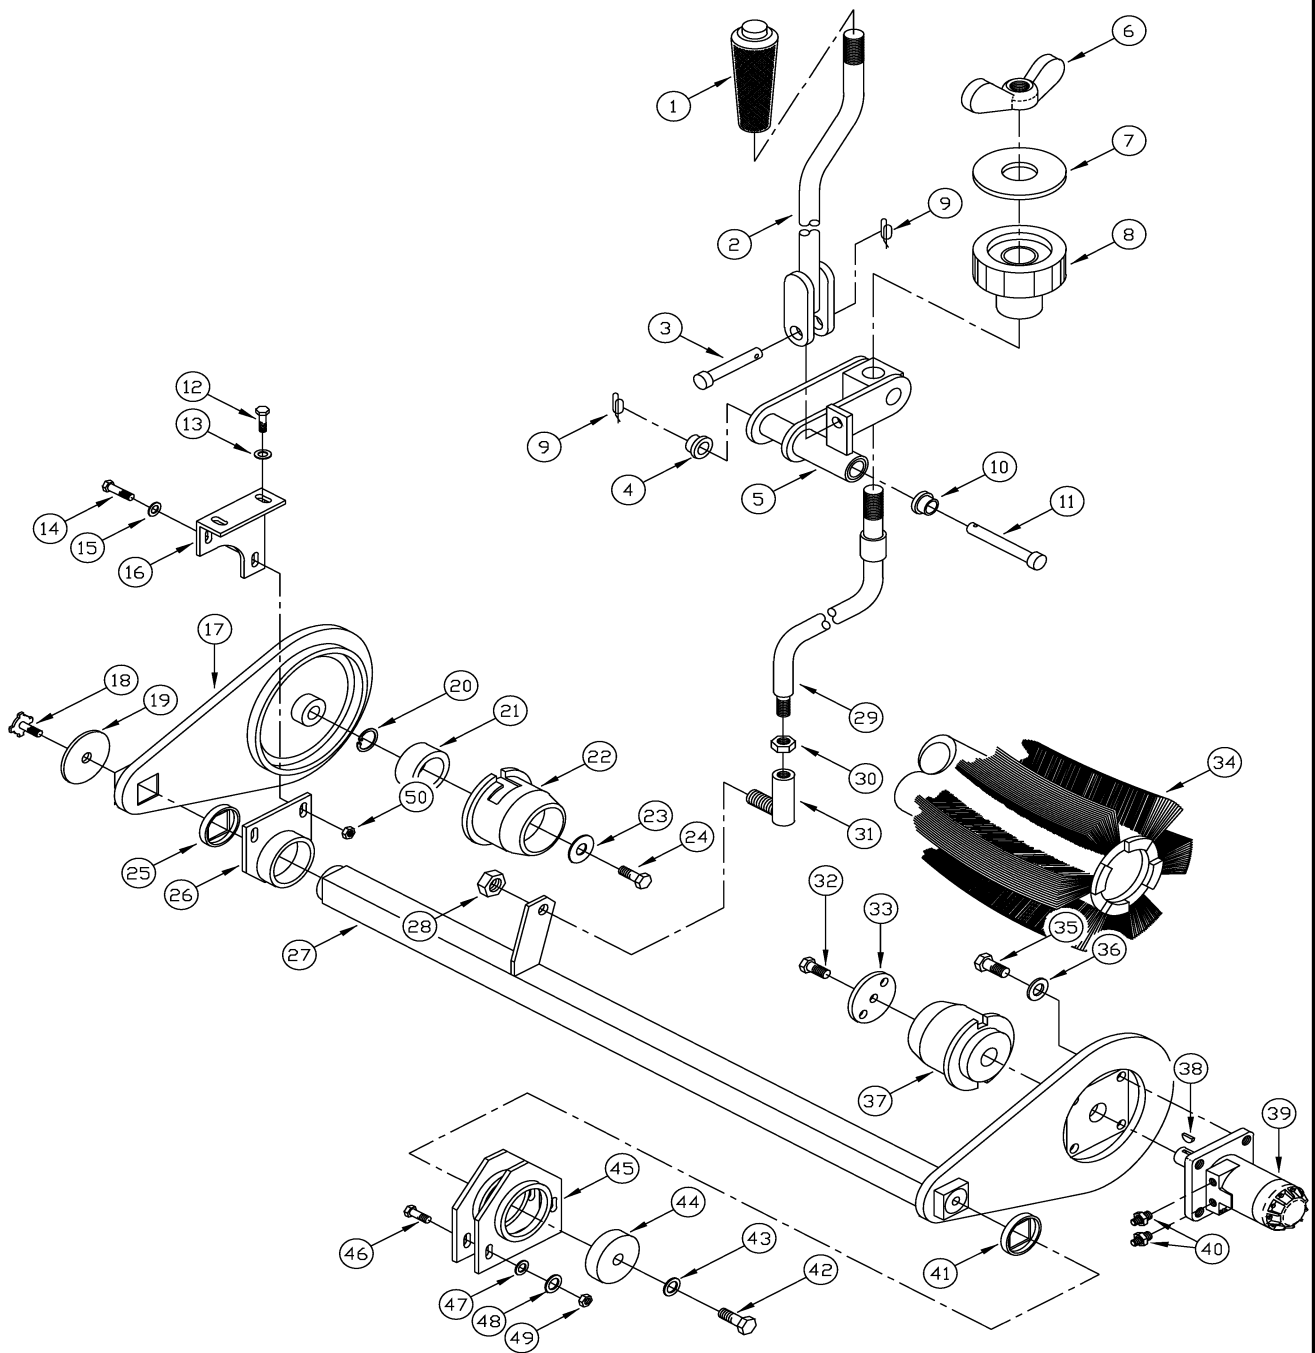

MAIN BROOM GROUP

090PC001

MAIN BROOM GROUP

REF#	PART #	DESCRIPTION	QUANTITY
40	400151	FTG - STR 7/8 - 14 TO #8	1
41	311022	BUSHING - MB PLASTIC	1
42	400032	SCR - HEX, 3/8 - 16 X 0.75 ZP	1
43	400101	WASHER - LOCK 3/8 SPLIT ZP	1
44	312277	ASSY - WD BRG MNT RETAINER PNTD	1
45	312276	ASSY - WD BRG MNT M-BRM PLTD	1
46	400379	SCR - CAR, 3/8 - 16 X 1.00 ZP	1
47	400087	WASHER - FLAT 3/8 STANDARD ZP	1
48	400101	WASHER - LOCK 3/8 SPLIT ZP	1
49	400068	NUT - HEX 3/8 - 16 ZP	1
50	400392	NUT - FLANGE LOCK 3/8 - 16	1