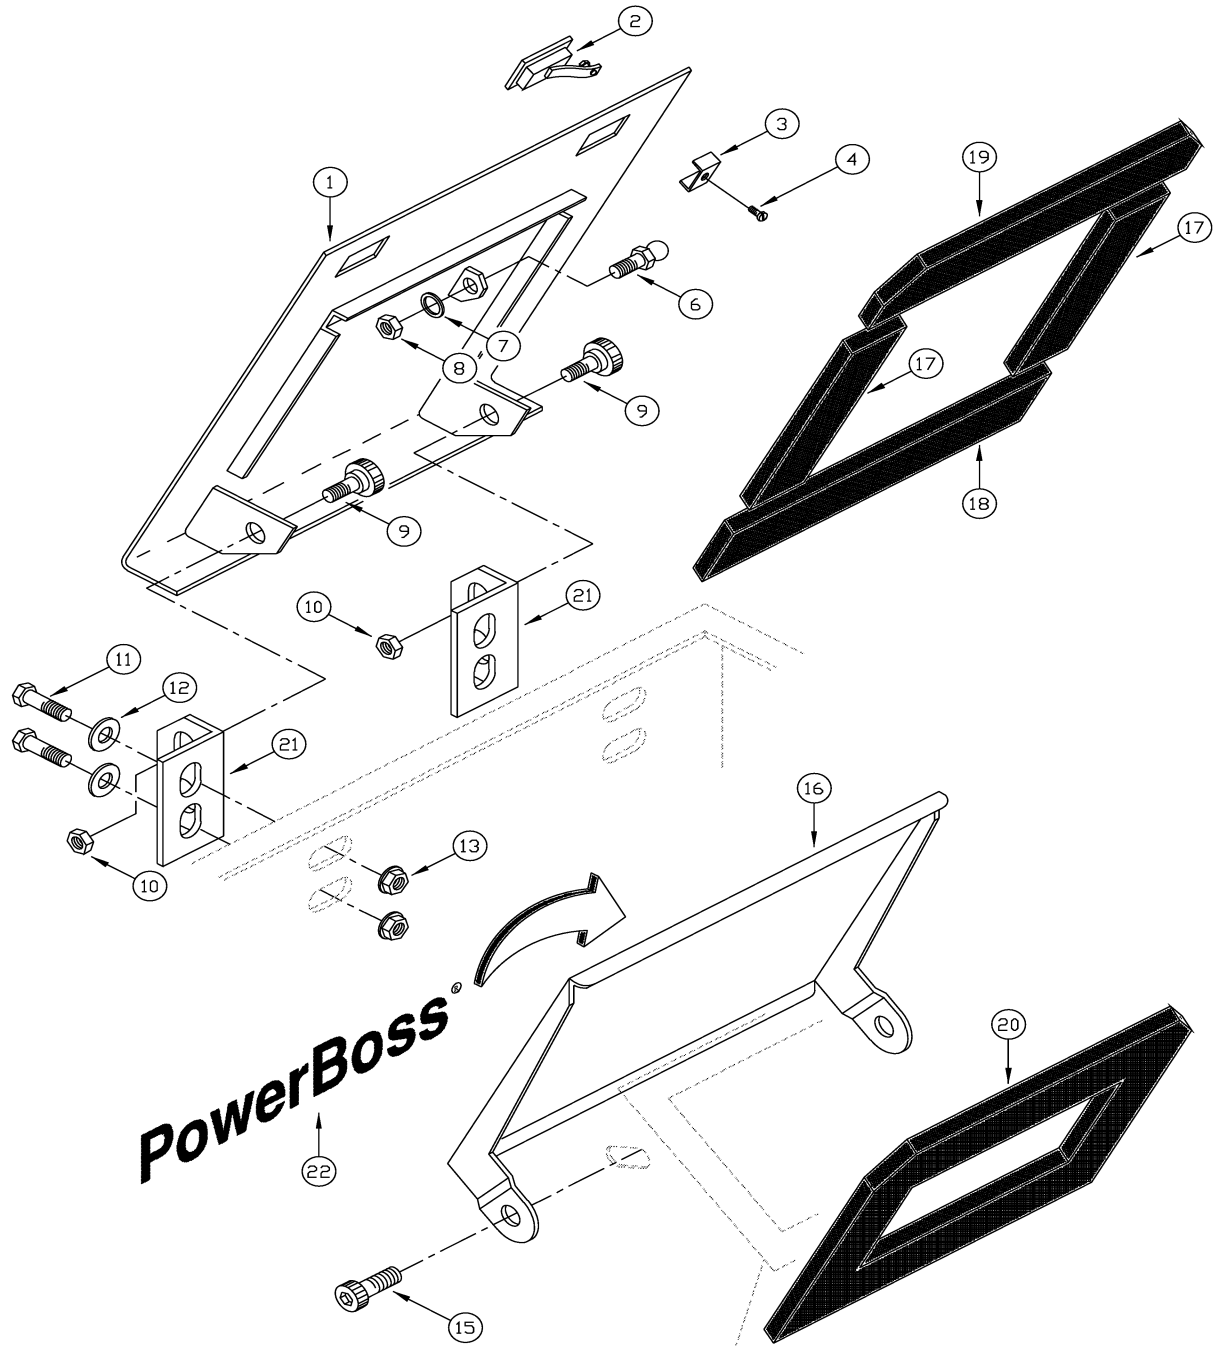

HOPPER GROUP (HOPPER LID)

120PC002

HOPPER GROUP (HOPPER LID)

REF#	PART #	DESCRIPTION	QUANTITY
1	318366	WELD - FILTER COVER SW/72	1
2	300380	LATCH ASSY. #C2-10-301-50	1
3	*	INC W/ #2	1
4	*	INC W/ #2	1
6	300376	STUD - BALL GAS SPRING	1
7	400102	WASHER - LOCK 5/16 SPLIT ZP	1
8	400070	NUT - HEX 5/16 - 18 ZP	1
9	400052	SCR - HSS 5/16 - DIA X .25 ZP	1
10	400063	NUT - FLANGE LOCK 1/4 - 20 ZP	1
11	400035	SCR - HEX, 5/16 - 18 X 1.00 ZP	1
12	400384	WASHER - CONICAL SPRING 5/16	1
13	400390	NUT - FLANGE LOCK 5/16 - 18 ZP	1
15	400170	SCR - HSS 1/2 DIA X .31 ZP	1
16	318325	LID - HOPPER SW/72	1
17	311452	GASKET - FILTER COVER SIDE	1
18	318344	GASKET - FILT COVER REAR SW/72	1
19	318343	GASKET - FILT COVER FRNT SW/72	1
20	318327	SEAL - HOPPER LID SW/72	1
21	311245	HINGE - FILTER COVER PAINTED	1
22	307581	DECAL - "POWERBOSS" LOGO	1