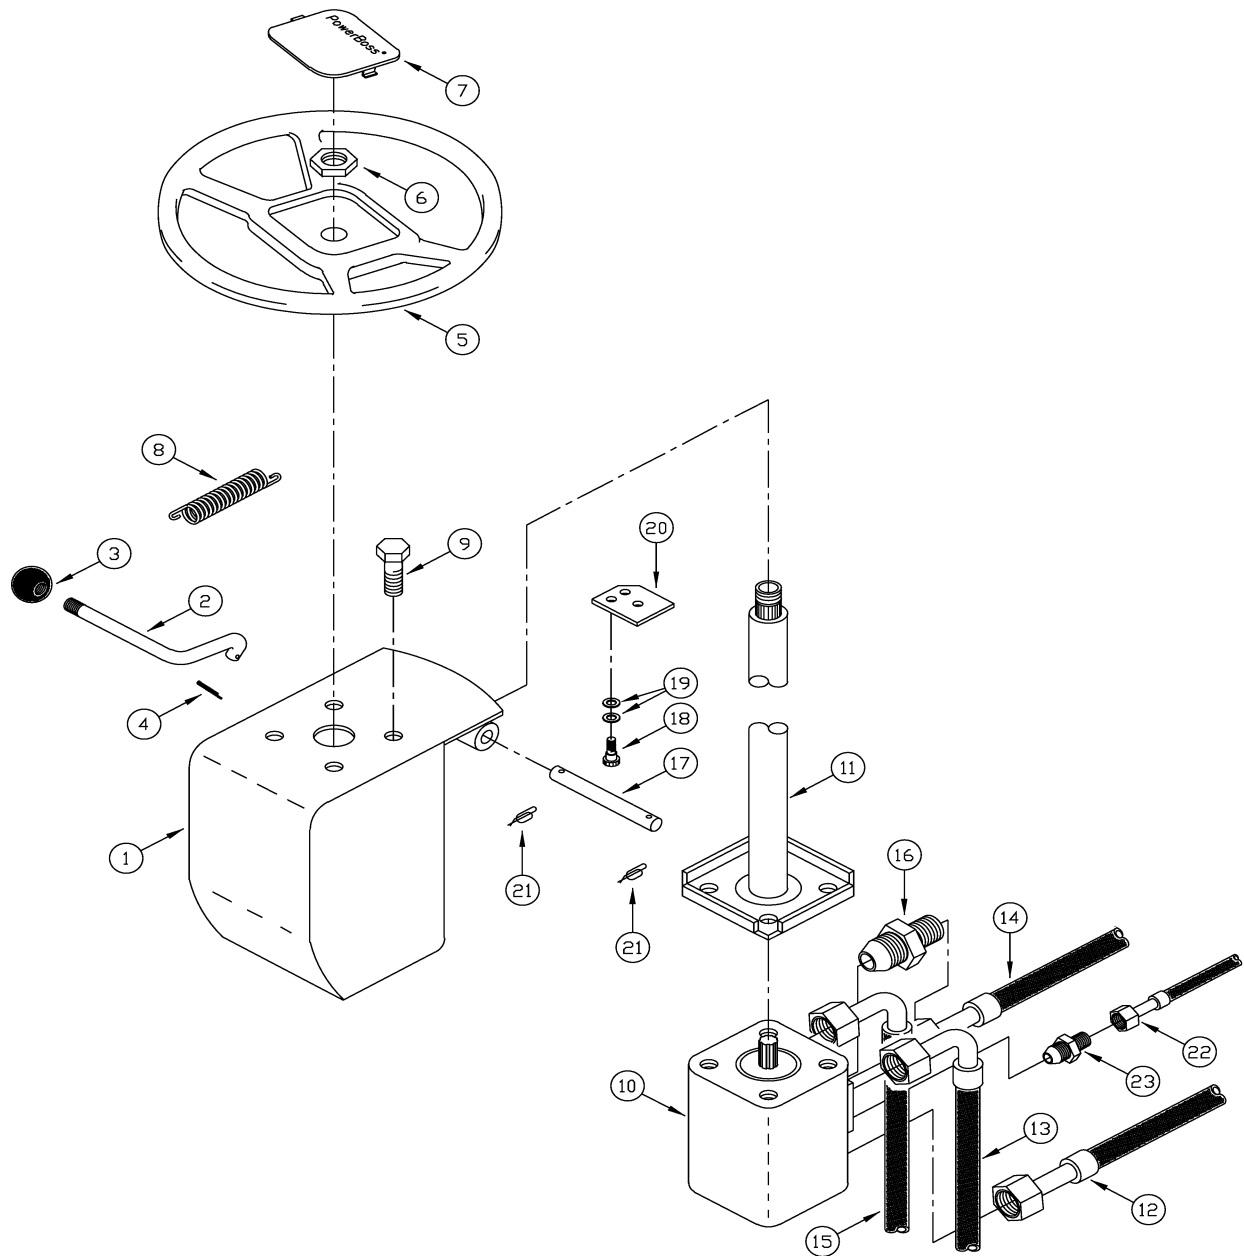

STEERING GROUP - TILT STEERING

040PC002

STEERING GROUP - TILT STEERING

REF#	PART #	DESCRIPTION	QUANTITY
1	318426	WELD - POWER STRG MNT SW/72	1
2	315921	ROD - TILT OPERATING	1
3	315913	KNOB - BALL 1" DI 1/4 - 20 THD BLK	1
4	400662	PIN - COTTER 1/16 X .50 ZP	1
5	318220	WHEEL - STEERING 9XV	1
6	*	PART OF NUMBER 11	1
7	*	PART OF NUMBER 5	1
8	400718	SPRING - COLUMN LATCH	1
9	400790	SCREW - BHSCS .375 - 16 X 1	1
10	318471	STEERING UNIT - POWER BEYOND	1
11	320640	STEERING COLUMN - PWR STEER 295MM	1
12	318383	HOSE - 3/8 AR 47.50 ST#6 ST#6	1
13	318373	HOSE - 3/8 AR 60.50 ST#6 45#6	1
14	318382	HOSE - 3/8 AR 61.00 ST#6 ST#6	1
15	318377	HOSE - 3/8 AR 46.00 ST#6 45#6	1
16	400648	FTG - ADPT ST THD 3/4 - 16 TO #6	1
17	318512	ROD - COLUMN PIVOT SW/72	1
18	400052	SCR - HSS 5/16 DIA X .25 ZP	1
19	400088	WASHER - FLAT 5/16 STANDARD ZP	1
20	315918	LATCH - STEERING COLUMN	1
21	400124	PIN - COTTER 5/8 RUE RING	1
22	318381	HOSE - 3/8 AR 52.00 ST#6 45#6	1
23	400635	FTG - ADAPTOR CONNECTOR 9/16 - 18	1