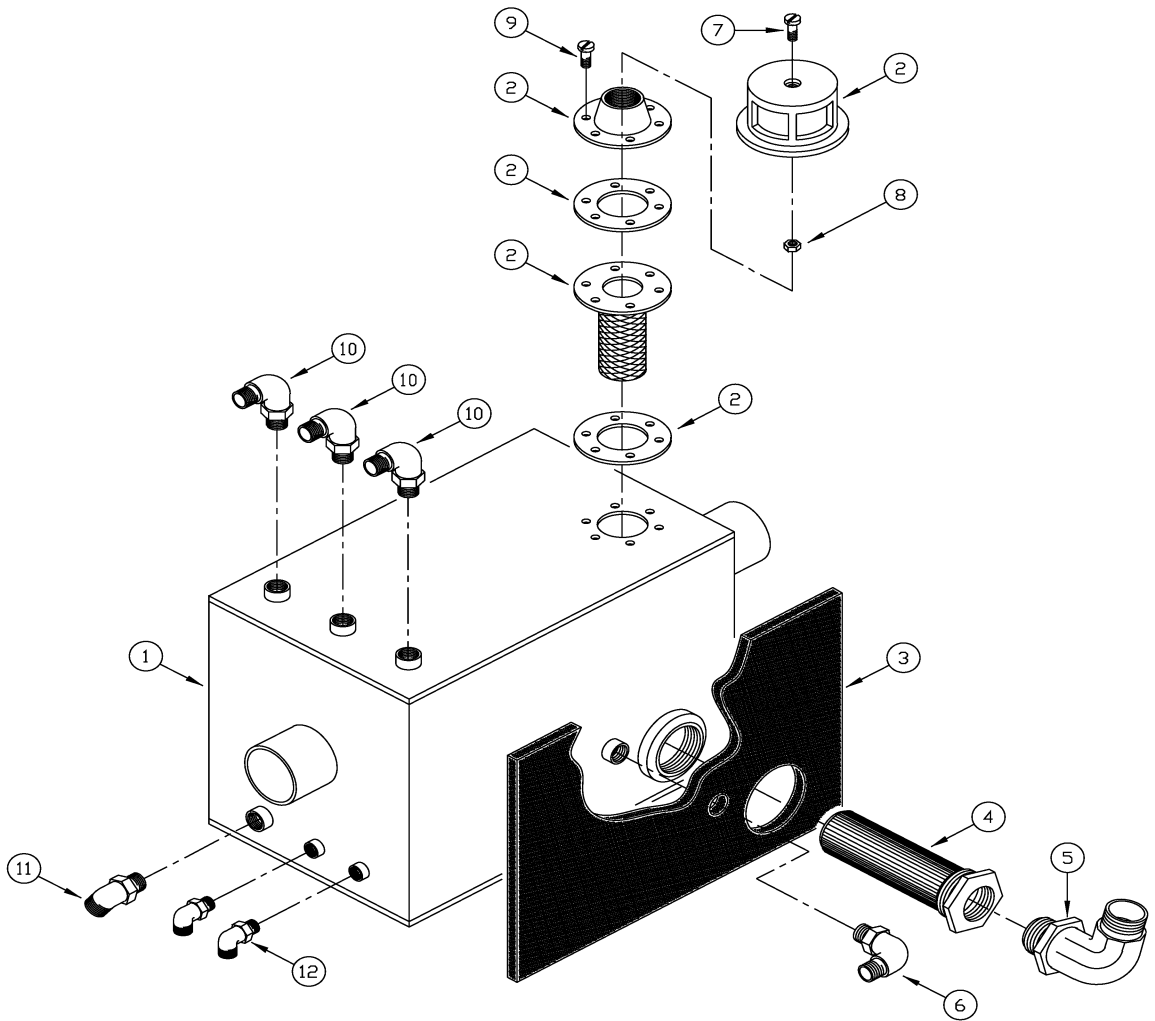

HYDRAULIC GROUP - HYDRAULIC RESERVOIR

080PC002

HYDRAULIC GROUP - HYDRAULIC RESERVOIR

REF#	PART #	DESCRIPTION	QUANTITY
1	318437	WELD - RESERVOIR SW/72	1
2	305576	ASSY - FILTER / BREATHER FLOWEZY	1
3	318490	SHIELD - RESERVOIR HEAT	1
4	307573	STRAINER - HYDRAULIC TM-15	1
5	400791	FTG - 90 EL #16 JIC TO 1" NPTF	1
6	400154	FTG - 90 3/4 - 16 TO #8	1
7	400045	SCR - PAN #8 - 32 X 0.62 SLT ZP	1
8	400082	NUT - HEX #8 - 32 ES ZP	1
9	400804	SCR - #10 X .62 SELF-TAPPING	1
10	400152	FTG - 90 1/2 - 20 TO #5	1
11	400151	FTG - STR 7/8 - 14 TO #8	1
12	400153	FTG - 90 9/16 - 18 TO #6	1