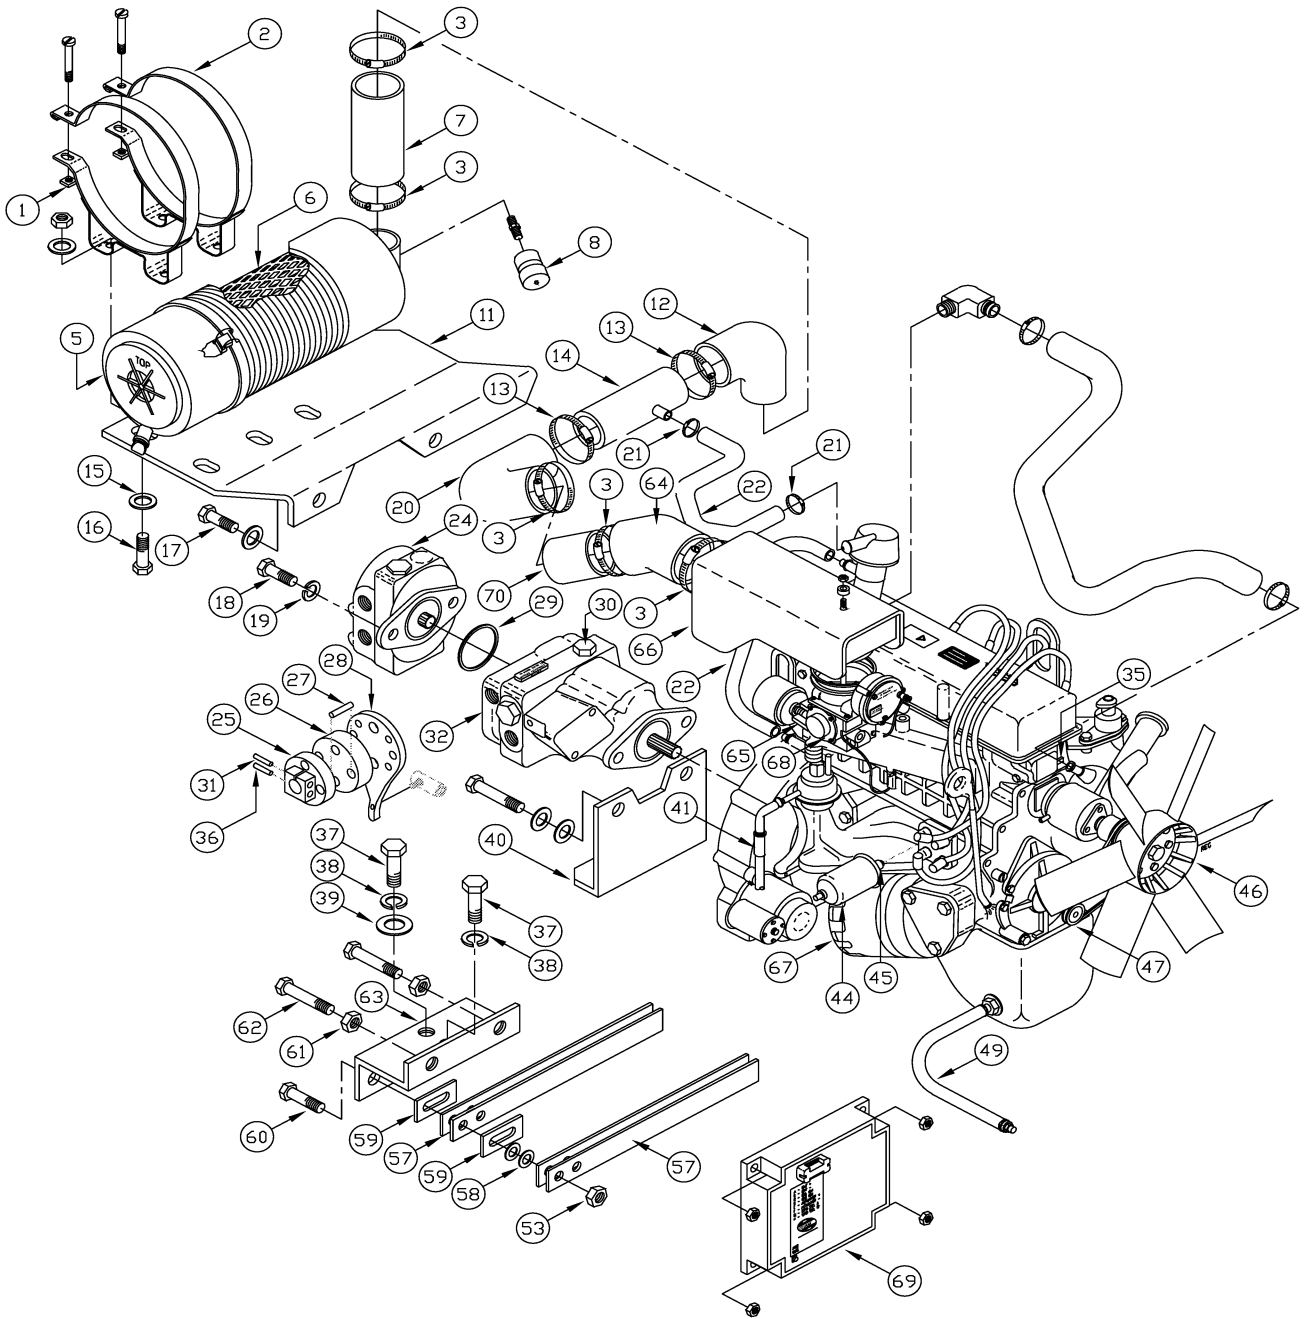

ENGINE GROUP - GASOLINE

010PC001

ENGINE GROUP - GASOLINE

REF#	PART #	DESCRIPTION	QUANTITY
1	400071	NUT - HEX 1/4 - 20 ZP	2
2	300459	BAND - MTG AIR CLEANER PNTD BLAC	2
3	044112	CLAMP - HOSE 2.50 MAX WORM	7
5	317917	AIR CLNR - RADIAL SEAL FPG STYLE	1
6	321143	ELEMENT - AIR CLNR PLASTIC (SP)	1
7	304641	TUBE - AIR INTAKE FORD 2.00	1
8	303991	INDICATOR - AIR CLEANER KIT	1
11	316227	MNT - AIR CLEANER FORD ARMA	1
12	303385	ADAPTER - 90 EL RUBBER 3.50 X 2.50	1
13	303255	CLAMP - HOSE 1 3/4 NOM	4
14	316230	ASSY - TUBE INTAKE FORD ARMA	1
15	400102	WASHER - LOCK 5/16 SPLIT ZP	10
16	400036	SCR - HEX 5/16 - 18 X 0.75 ZP	6
17	400611	SCR - HHM 10MM X 40MM LG ZP	2
18	400029	SCR - HEX 3/8 - 16 X 1.25 ZP	9
19	400101	WASHER - LOCK 3/8 SPLIT ZP	9
20	317374	HOSE - AIR CLEANER SW/9X FORD	1
21	303358	CLAMP - HOSE 9/16 NOM	
22	500139	HOSE - 5/8 ID EEC - PCV	
24	318500	PUMP - AUX 1.5 CUBIC INCH	1
25	301544	ASSY - DISC FWD/REV PLTD	1
26	301507	COUPLING - LORD DIR CNTRL	1
27	400231	SCR - HEX 5/16 - 18 X 2.0 ZP	2
28	318138	ARM - FWD/REV DIRECT CONTROL	1
29	303711	O-RING STATIC SEAL 3.239 ID	1
30	310054	VALVE - TOW OPTION	1
31	400027	SCR - HEX 3/8 - 16 X 1.75 ZP	1
32	303581	PUMP - MAIN VD FS	1
35	300386	SENDER - TEMP FORD	1
36	400173	SCR - HEX 1/4 - 20 X 1.75 ZP	1
37	400036	SCR - HEX 5/16 - 18 X 0.75 ZP	6
38	400102	WASHER - LOCK 5/16 SPLIT ZP	10
39	400088	WASHER - FLAT 5/16 STANDARD ZP	6
40	312231	MNT - FWD/REV DSL SW/62 PLTD	1
41	500104	HOSE - NEOPRENE 5/16 ID	
44	300387	SENDER - OIL PRESSURE	1
45	304622	FTG - REDUCER 1/4 MPT - 1/8 FPT	1
46	340154	FORD - FAN 6 BLADE (SP)	
47	340101	FORD - PULLEY CRK 2 GROOVE (SP)	
49	500135	HOSE - 1/2 ID EEC / PCV	
53	400081	NUT - HEX 1/4 - 20 ES ZP	10
57	300543	SPRING - RETURN	4
58	400089	WASHER - FLAT 1/4 STANDARD ZP	6
59	303918	SPACER - FWD/REV BRKT PLTD	2
60	400149	SCR - HEX 1/4 - 20 X 1.50 ZP	2
61	400069	NUT - HEX 5/16 - 24 ZP	2
62	400228	SCR - HEX 5/16 - 24 X 1.5 ZP FULL TH	2