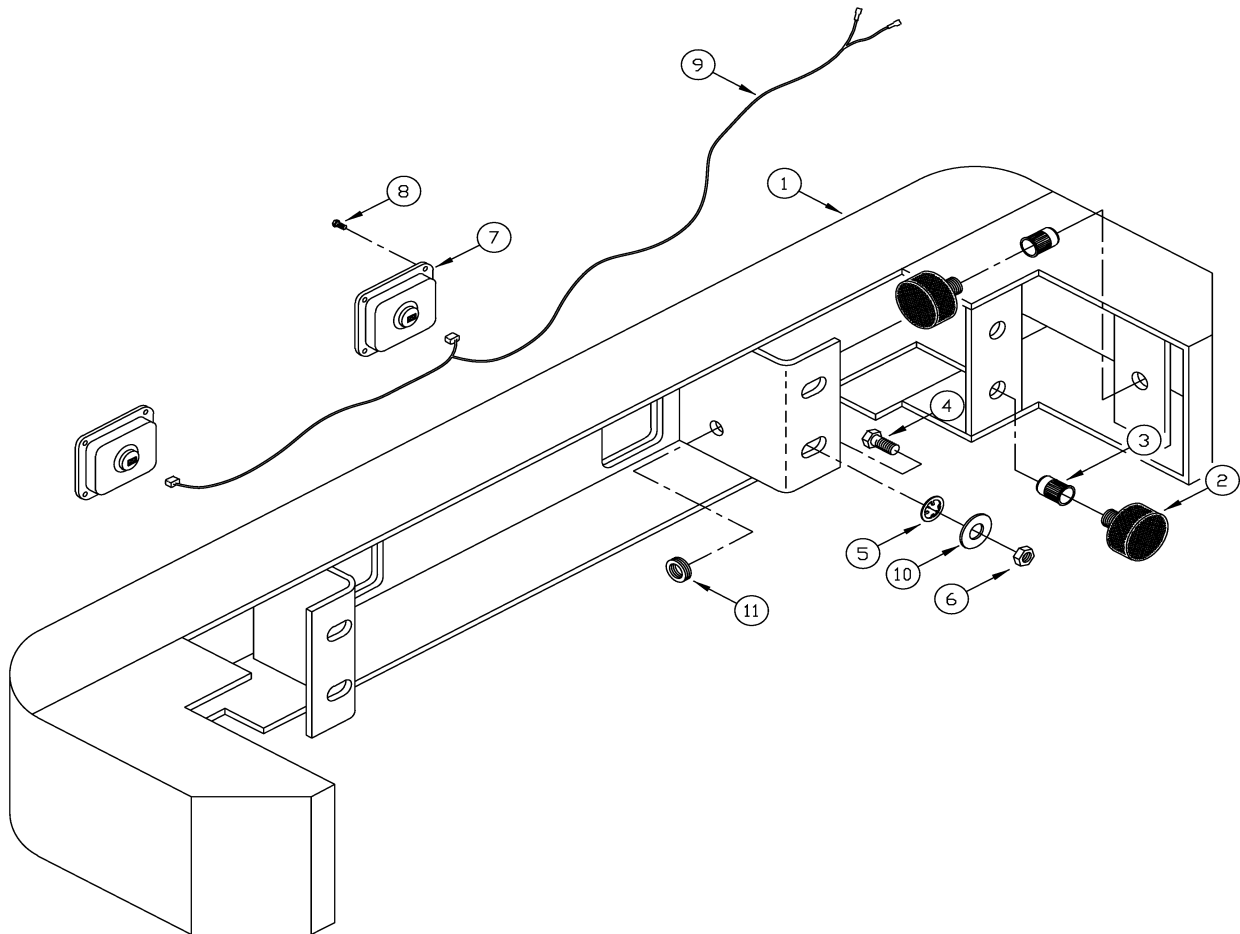

FRONT BUMPER GROUP

021PC001

FRONT BUMPER GROUP

REF#	PART #	DESCRIPTION	QUANTITY
1	318321	WELD - FRONT BUMPER SW/72	1
2	316871	BUMPER - RUBBER	2
3	322186	INSERT - 3/8 - 16 UNC	1
4	400029	SCR - HEX 3/8 - 16 X 1.25 ZP	1
5	316981	RETAINER - BUMPER BOLT ARMA	1
6	400079	NUT - HEX 3/8 - 16 ES ZP	1
7	315839	HEADLIGHT - FLUSH MOUNT HALOGEN	2
8	311374	SCR - HEX 1/4 - 14 X 3/4 SELF TAP	1
9	316880	HARNESS - WIRING HEADLIGHTS	1
10	400092	WASHER - FENDER 3/8 ZP	1
11	311564	GROMMET - 1/2 ID RUBBER	1