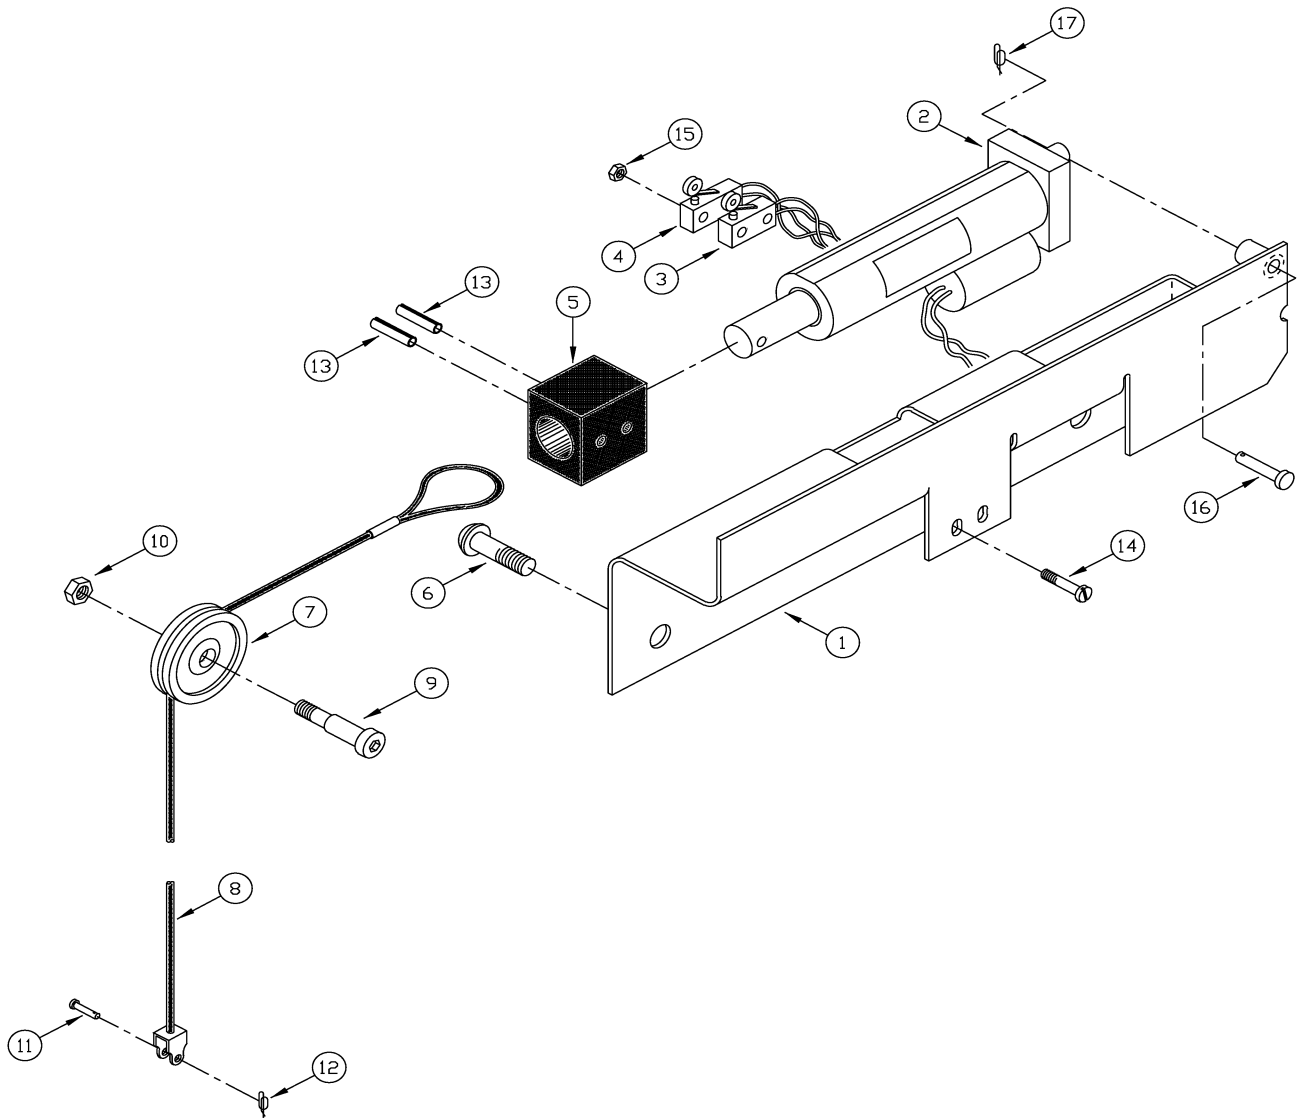

SIDE BROOM GROUP (CONT.)

091PC002

SIDE BROOM GROUP (CONT.)

REF#	PART #	DESCRIPTION	QUANTITY
1	318486	WELD - SIDE BRM LIFT	1
2	309351	ACTUATOR - DUAL CURB BROOM	1
3	312603	SWITCH - SEALED ROLLER	1
4	312603	SWITCH - SEALED ROLLER	1
5	304438K	BLOCK - SQ LIFT KENT	1
6	400790	SCREW - BHSCS .375 - 16 X 1	1
7	300368	PULLEY - PLASTC	1
8	321245	CABLE - CB LIFT L/H SW62	1
9	400051	SCR - HSS 5/16 DIA X .50 ZP	1
10	400081	NUT - HEX 1/4 - 20 ES ZP	1
11	400118	SCREW - HEX 1/2-13 X 4.0	1
12	400125	RING - RUE 3/8	1
13	400733	PIN - ROLL 1/4 X 1 - 3/4	2
14	400823	SCR - #6 - 32 X 1 - 3/4 UNC PAN HD SLT	2
15	400492	NUT - #6 - 32 ELASTIC STOP	2
16	400744	PIN - CLEVIS 1/4 X 1 - 1/4	1
17	400742	RUERING - 1/4 HEAVY ZP	1