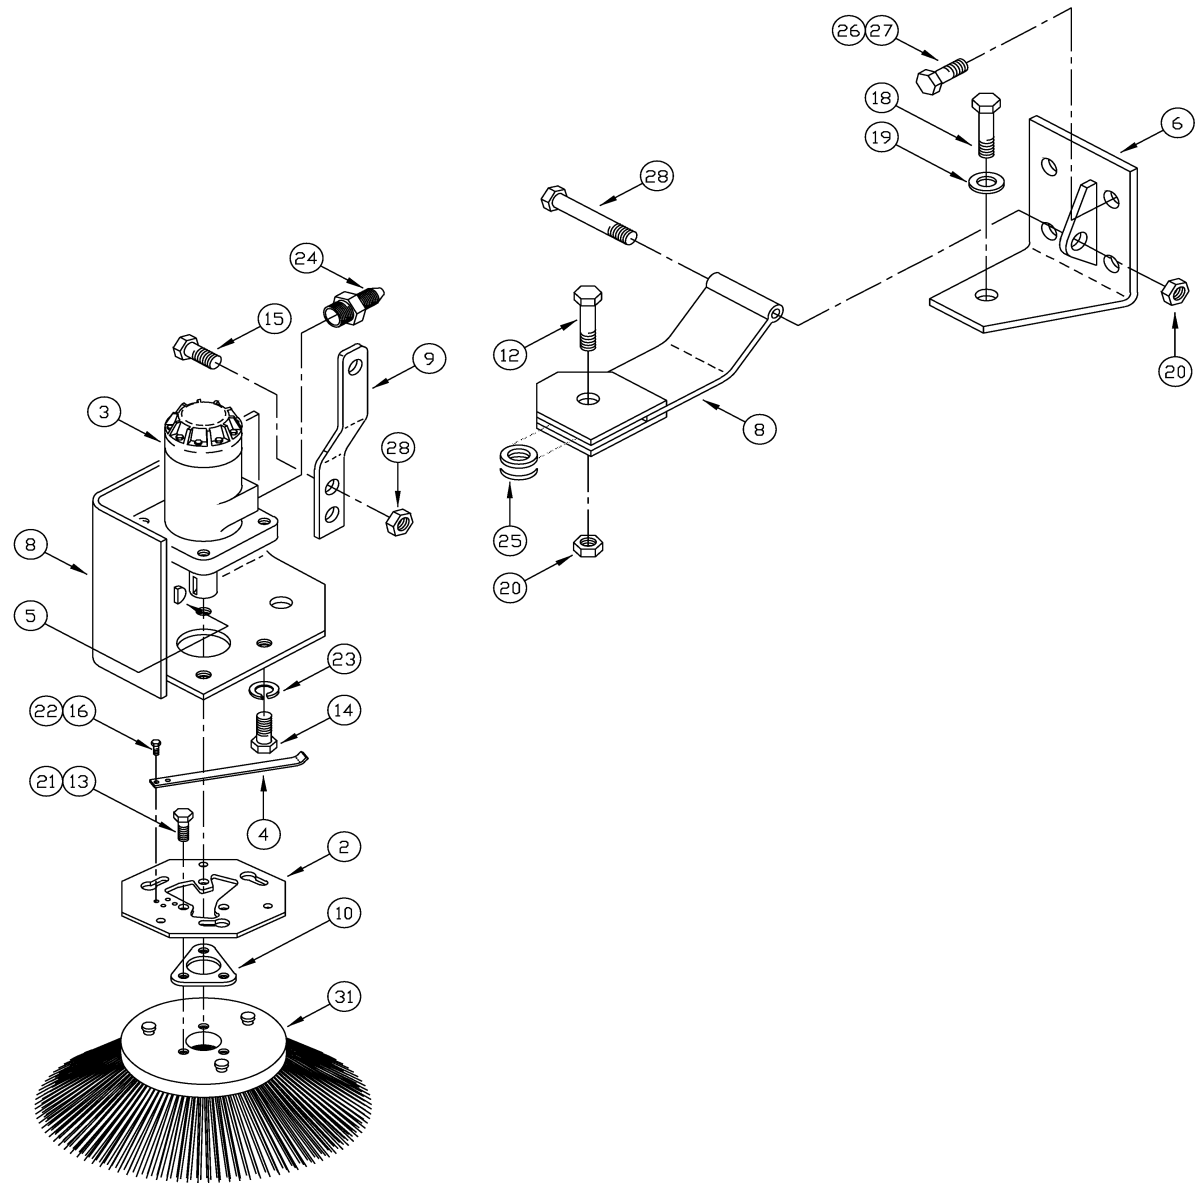

SEAT GROUP

050PC001

SEAT GROUP

REF#	PART #	DESCRIPTION	QUANTITY
1	318352	WELD - SEAT CLIP SW/72	1
2	312417	ASSY - SEAT V818 ADJ W/ARMREST	1
3	311373	LIGHT - REAR TAIL RED	1
4	400042	SCR - HEX 1/4 - 20 X 0.75 ZP	1
5	304032	CABLE - REAR COVER SW/75	2
6	400059	SCR - THM 1/4 - 20 X .75 SS	1
7	312413	BUMPER - RUBBER .88 DIA 10 - 32 X .5	2
7A	400072	NUT - HEX #10 - 32 ZP	4
7B	400104	WASHER - LOCK #10 SPLIT ZP	4
8	311941	LATCH - FLEXIBLE T-HANDLE	1
9	400081	NUT - HEX 1/4 - 20 ES ZP	1
10	400072	NUT - HEX #10 - 32 ZP	4
10A	400104	WASHER - LOCK #10 SPLIT ZP	4
11	400489	SCR - PAN, #10 - 24 X 5/8, SLT SS	2
12	400400	WASHER - FLAT #10 SS	2

SIDE BROOM GROUP

091PC001

SIDE BROOM GROUP

REF#	PART #	DESCRIPTION	QUANTITY
2	301262	PLATE - GIMBAL SCHD	1
3	318532	MOTOR - 9.5 CU IN CURB BROOM	1
4	302058	RETAINER - BRUSH	1
5	302082	KEY - HEX HYD MOTOR	1
6	313202	ASSY - MOUNT CURB BROOM	1
8	313207	MOUNT - CURB BROOM MOTOR	1
9	313208	BRKT - CABLE CURB BROOM	1
10	313212	ASSY - HUB CURB BROOM	1
13	400030	SCREW - HEX 3/8-16 X 1.0	3
14	400032	SCREW - HEX 3/8-16 X .75	4
15	400035	SCREW - HEX 5/16-18 X 1.0	2
16	400042	SCREW - HEX 1/4-20 X .75	2
18	400053	SCREW - SSCP 1/2-20 X 1.75	1
19	400091	WASHER - FENDER 1/2	1
20	400078	NUT - ES 1/2-13	1
21	400079	NUT - HEX 3S 3/8-16	3
22	400081	NUT - HEX ES 1/4-20	2
23	400101	WASHER - LOCK 3/8	4
24	400151	FTG - STR 7/8-14 TO #8	2
25	400178	BRG - THRUST .531 ID X 1.00 OD	2
26	400030	SCREW - HEX 3/8-16 X 1.0	4
27	400079	NUT - HEX ES 3/8-16	4
28	400018	SCR - HEX 1/2 - 13 X 4.00 ZP	1
31	Curb Broom : Choose from the following (24")		1
300306		BRM - SIDE 24" POLY (Poly)	1
300308		BRM - SIDE 24" NYLON (White)	1