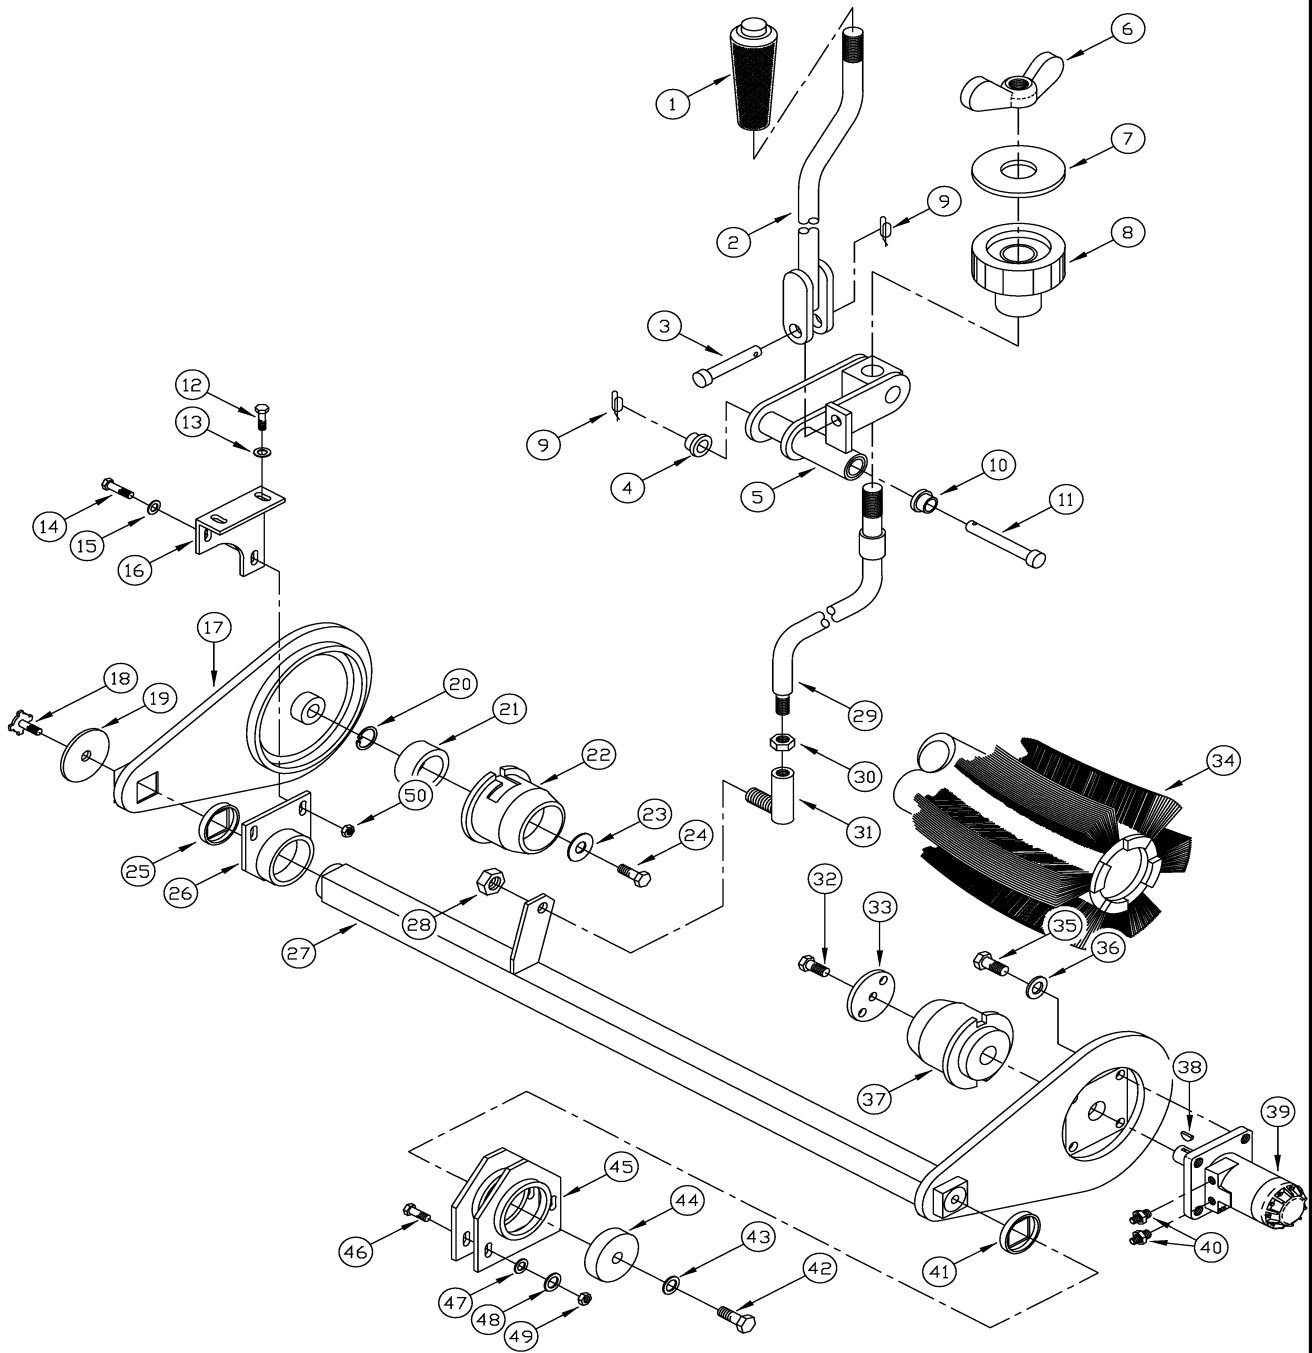

MAIN BROOM GROUP

090PC001

MAIN BROOM GROUP

REF#	PART #	DESCRIPTION	QUANTITY
1	300558	KNOB - TAPERED #145 BLACK	1
2	318425	WELD - MAIN BRM LIFT LEVER SW/72	1
3	400117	PIN - CLEVIS 3/8 X 1 - 1/8 ZP	1
4	300414	BUSHING - PLASTIC MN BRM	1
5	318390	WELD - MAIN BRM LIFT ARM SW/72	1
6	400084	NUT - WING 1/2 - 13 ZP	1
7	400091	WASHER - FENDER 1/2 ZP	1
8	300352	KNOB - MB LIFT HDJ	1
9	400125	PIN - COTTER 3/8 RUE RING	1
10	300414	BUSHING - PLASTIC MN BRM	1
11	400113	PIN - CLEVIS 3/8 X 5 - 1/2 ZP	1
12	400030	SCR - HEX, 3/8 - 16 X 1.00 ZP	1
13	400385	WASHER - CONICAL SPRING 3/8	1
14	400030	SCR - HEX, 3/8 - 16 X 1.00 ZP	1
15	400385	WASHER - CONICAL SPRING 3/8	1
16	311160	ANGLE - MAIN BROOM TUBE BRG MNT	1
17	311147	ASSY - MAIN BROOM IDLER ARM PNTD	1
18	318429	KNOB - MB IDLER RETAINER SW/72	1
19	311013	WASHER - MAIN BROOM RETAINER PLTD	1
20	300475	RING - RET INT 2.06	1
21	309618	BEARING - STEERING ARM 205PP	1
22	301051	HUB - BROOM IDLER PNTD	1
23	400091	WASHER - FENDER 1/2 ZP	1
24	400022	SCR - HEX, 1/2-13 X 1.25 ZP	1
25	311022	BUSHING - MAIN BROOM	1
26	311161	WELDMENT - MAIN BROOM TUBE BRG MNT	1
27	318330	WELD - PIVOT TUBE SW/72	1
28	400342	NUT - HEX 3/8 - 24 ES ZP	1
29	318405	ROD - DIR CONTROL LONG SW/72	1
30	400067	NUT - HEX 3/8 - 24 ZP	1
31	300461	BALL JOINT - 3/8 - 24 W/DUST COV	1
32	400049	SCR - SOC, 1/4 - 20 X 0.75 ZP NYLOCK	1
33	301285	RETAINER - DR HUB PLTD	1
34	318524	BROOM - 45" NYLON SW/72	1
	318525	BROOM - 45" STIFF NYLON SW/72	
	318526	BRM - 45" HI-DENSITY NYLON SW/72	
	318527	BROOM - 45" POLY PROEX SW/72	
	318528	BROOM - 45" PATROL SW/72	
	318529	BROOM - 45" HDN FIBER & WIRE SW/72	
	318530	BROOM - 45" CRINKLE WIRE SW/72	
	318531	BROOM - 45" NATURAL FIBER SW/72	
35	400032	SCR - HEX, 3/8 - 16 X 0.75 ZP	1
36	400101	WASHER - LOCK 3/8 SPLIT ZP	1
37	301050	HUB - MB DRIVE PNTD	1
38	302082	KEY - HYD MOTOR CURB BROOM	1
39	316894	MOTOR - HYD M BROOM 62IC THRU 77	1