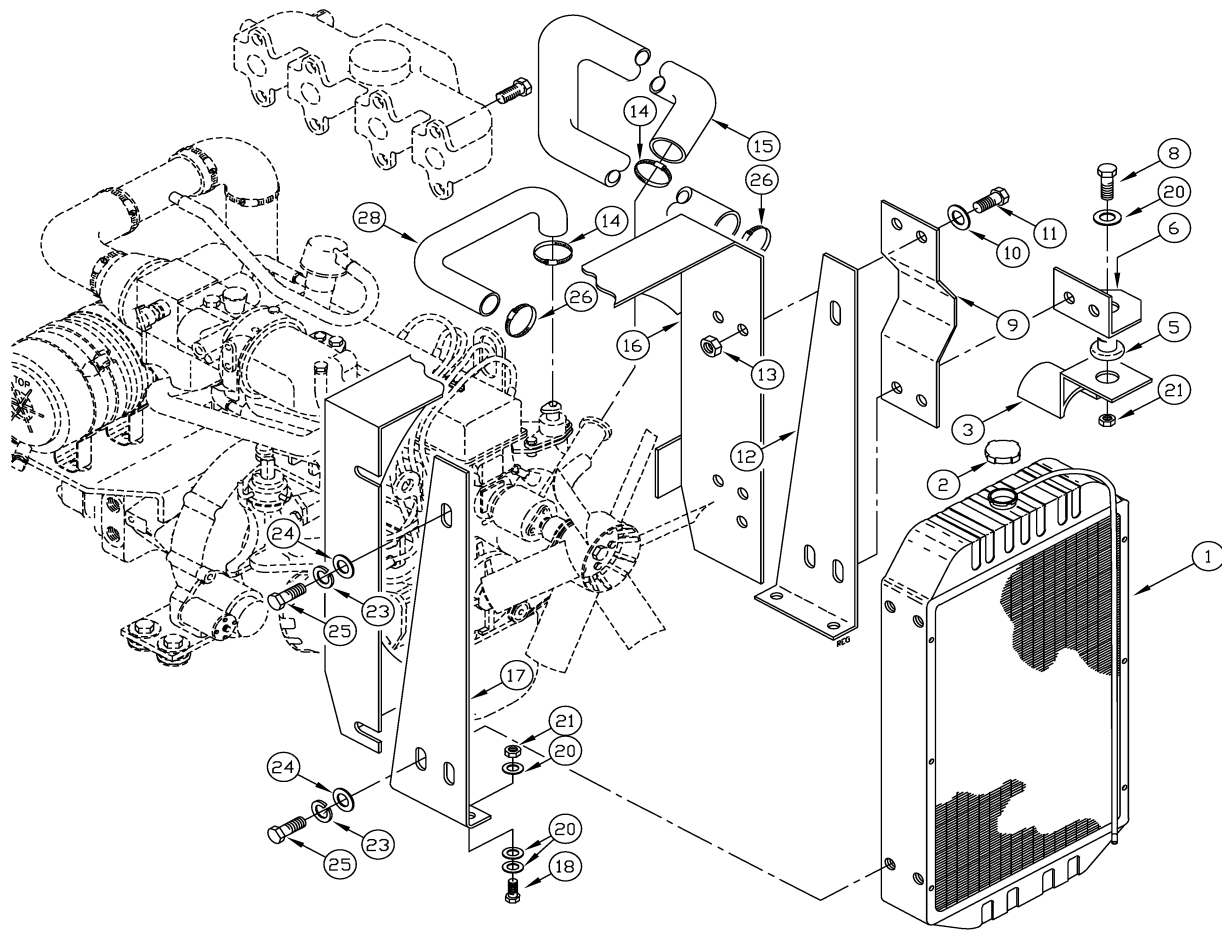

ENGINE GROUP - GASOLINE

010PC003

ENGINE GROUP - GASOLINE

REF#	PART #	DESCRIPTION	QUANTITY
1	301995	RADIATOR-HEAVY DUTY	1
2	300420	CAP-RADIATOR	1
3	307798	BAR-MOUNT EXHAUST SW/A PLTD	1
5	300465	MOUNT-ISOLATION SMALL	1
6	307797	MNT-EXHAUST PIPE SW/A PNTD	1
8	400028	SCR-HEX 3/8-16X1.50 ZP	3
9	316173	STRAP-SHROUD RAD FORD ARMA	1
10	400383	WASHER-CONICAL SPRING 1/4	8
11	400043	SCR-HEX 1/4-20X.50 ZP	4
12	307175	MNT RH-RADIATOR SW/A PNTD	1
13	400063	NUT-FLANGE LOCK 1/4-20 ZP	8
14	302193	CLAMP-HOSE 1.25 NOM	2
15	317672	HOSE-RADIATOR LOWER 1.3L FORD	1
16	317667	ASSY-SHROUD RAD FORD 1.3L	1
17	307176	MNT LH-RADIATOR SW/A PNTD	1
18	400029	SCR-HEX 3/8-16X1.25 ZP	9
20	400278	WASHER-FENDER 3/8	13
21	400079	NUT-HEX 3/8-16 ES ZP	5
23	400102	WASHER-LOCK 5/16 SPLIT ZP	10
24	400088	WASHER-FLAT 5/16 STANDARD ZP	6
25	400036	SCR-HEX 5/16-18X0.75 ZP	6
26	303255	CLAMP-HOSE 1 3/4 NOM.	4
28	317658	HOSE - RADIATOR UPPER 1.3L FORD	1