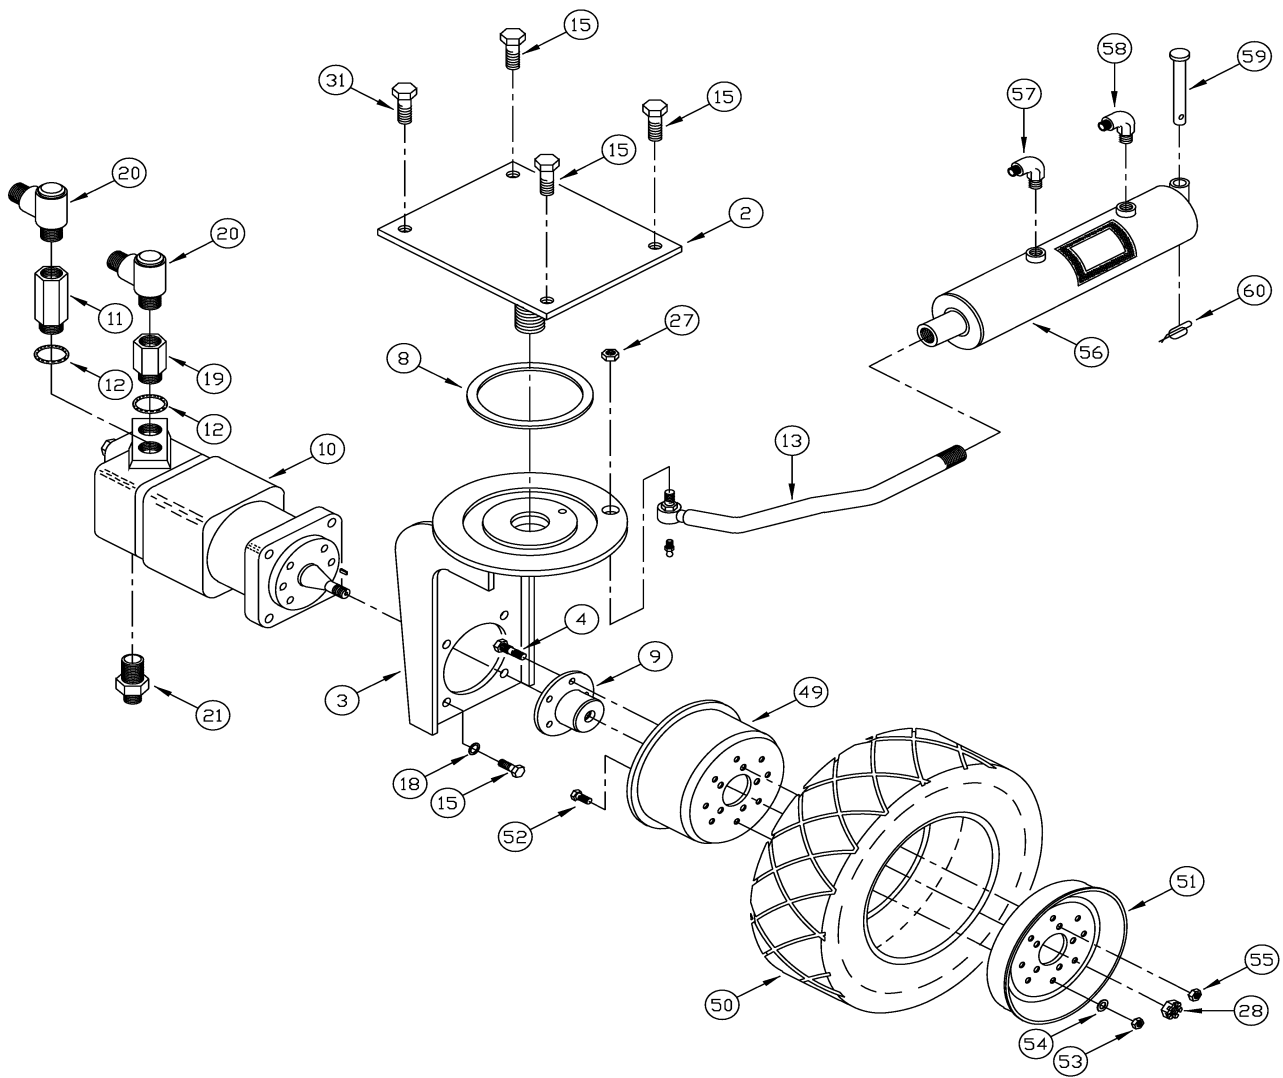

SIDE BROOM GROUP (CONT.)

091PC002

SIDE BROOM GROUP (CONT.)

REF#	PART #	DESCRIPTION	QUANTITY
1	318486	WELD - SIDE BRM LIFT	1
2	309351	ACTUATOR - DUAL CURB BROOM	1
3	312603	SWITCH - SEALED ROLLER	1
4	312603	SWITCH - SEALED ROLLER	1
5	304438K	BLOCK - SQ LIFT KENT	1
6	400790	SCREW - BHSCS .375 - 16 X 1	1
7	300368	PULLEY - PLASTC	1
8	321245	CABLE - CB LIFT L/H SW62	1
9	400051	SCR - HSS 5/16 DIA X .50 ZP	1
10	400081	NUT - HEX 1/4 - 20 ES ZP	1
11	400118	SCREW - HEX 1/2-13 X 4.0	1
12	400125	RING - RUE 3/8	1
13	400733	PIN - ROLL 1/4 X 1 - 3/4	2
14	400823	SCR - #6 - 32 X 1 - 3/4 UNC PAN HD SLT	2
15	400492	NUT - #6 - 32 ELASTIC STOP	2
16	400744	PIN - CLEVIS 1/4 X 1 - 1/4	1
17	400742	RUERING - 1/4 HEAVY ZP	1

STEERING GROUP

040PC001

STEERING GROUP

REF#	PART #	DESCRIPTION	QUANTITY
2	318470	WELD - PIVOT PLATE	1
3	318468	WELD - STEERING FORK	1
4	300415	STUD - WHEEL HUB	5
8	300472	BEARING - THRUST 5.812 ID X 7.00 OD	1
9	301018	HUB - REAR WHEEL	1
10	301534	MOTOR - HYD 2000 SERIES	1
11	302349	FITTING - SPECIAL WHEEL MOTOR	1
12	302360	O-RING - .755 ID X .098 W	1
13	318455	ASSY - STEERING LINK SUB SW/72	1
15	400452	SCR - FLT 1/2 - 13 X 1.50 SOC ZP	4
18	400098	WASHER - LOCK 1/2	8
19	400166	FITTING - ADAPTER 7/8-14 EXT TO 3/4	1
20	400169	FITTING - SWIVEL 3/4-16 TO #8	2
21	400212	FITTING - ADAPTER 7/16-20 TO #4	1
27	400188	NUT - HEX JAM 1/2-20 ES	1
28	400313	NUT - HEX 11/16-18	1
49	300211	RIM - INNER PNTD	1
50	300370	TIRE - SOLID	1
51	300408	RIM - OUTER MACH & PNTD	1
52	400015	SCREW - FLAT 7/16-14 X 1.5, SOC	5
53	400066	NUT - HEX 7/16-14 ZP	5
54	400099	WASHER - LOCK 7/16 SPLIT ZP	5
55	300411	LUG NUT	5
56	318452	CYLINDER - STEERING	1
57	400634	FTG - ADAPTOR 90 DEG ELBOW 1/2 - 20	1
58	400634	FTG - ADAPTOR 90 DEG ELBOW 1/2 - 20	1
59	400439	PIN - CLEVIS 3/4" DIA X 2.00 LG	1
60	400661	PIN - COTTER 3/4 RUE-RING	1