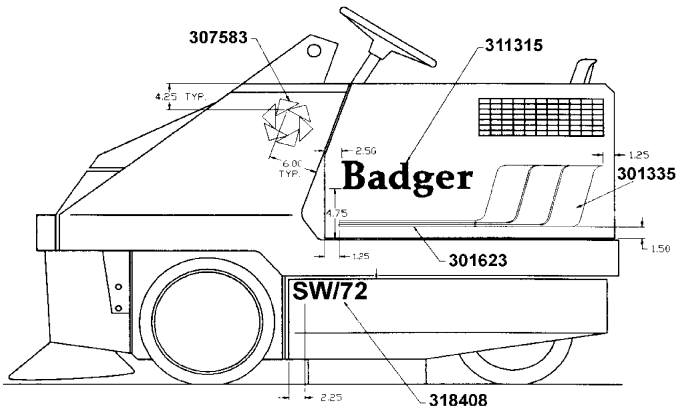

MISCELLANEOUS GROUP - DECALS

LEFT-HAND VIEW