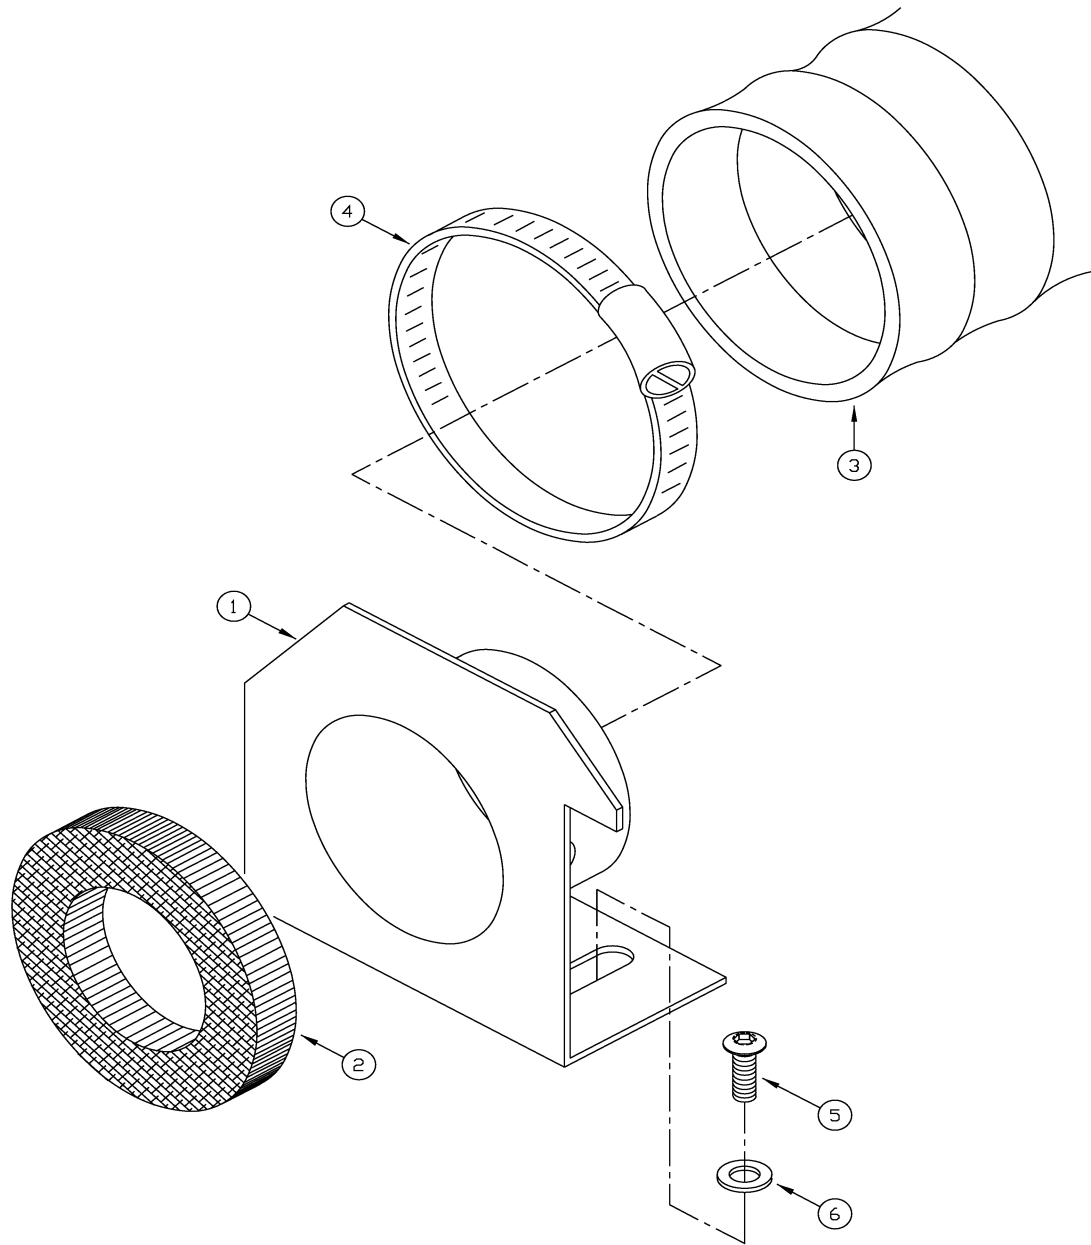

IMPELLER GROUP

121PC001

IMPELLER GROUP

REF#	PART #	DESCRIPTION	QUANTITY
1	318434	MOUNT - IMPELLER SW/72	1
2	400163	FTG - TEE OFFSET 3/4 - 16 TO #8	1
3	313008	MOTOR - HYD IMPELLER SW/62 DSL	1
4	400154	FTG - 90 3/4-16 TO #8	1
6	307152	HINGE - ANGLE WD SIDE DOOR SW/A	1
7	307172	MOUNT - IMP MOTOR PNTD SW/A	1
8	304183	GASKET - IMPELLER SW/75	1
9	307004	SHROUD - IMPELLER SW/A PNTD	1
10	307003	IMPELLER - ARMA CASTING & MACHIN	1
12	311334	ASSY - IMPELLER INLET PLATE PNTD	1
13	400081	NUT - HEX 1/4-20 ES ZP	1
14	400420	NUT - HEX 5/16 - 24 ES	1
16	400089	WASHER - FLAT 1/4 STANDARD ZP	1
17	400406	SCR - HEX 1/4 - 20 X 3.75 ZP	1
18	400027	SCR - HEX 3/8 - 16 X 1.75 ZP	1
20	300465	MOUNT - ISOLATION	1
21	400212	FTG - ADAPTER 7/16 - 20 TO #4	1
22	315347	EXHAUST - IMPELLER 9XV	1
23	318507	HOSE - 3.5 ID (IMP TO RESERVOIR)	1
24	300351	CLAMP - HOSE 4 1/2" DIA	1
25	309034	HOSE - IMPELLER 82	1
26	400079	NUT - HEX 3/8 - 16 ES ZP	1

IMPELLER GROUP - GASKET MOUNT

121PC002

IMPELLER GROUP - GASKET MOUNT

REF#	PART #	DESCRIPTION	QUANTITY
1	318473	WELD - GASKET MOUNT SW/72	1
2	307005	GASKET - IMPELLER SW/A	1
3	309034	HOSE - IMPELLER 82	1
4	300351	CLAMP - HOSE 4 1/2" DIA	1
5	400790	SCREW - BHSCS .375 - 16 X 1	1
6	400385	WASHER - CONICAL SPRING 3/8	1