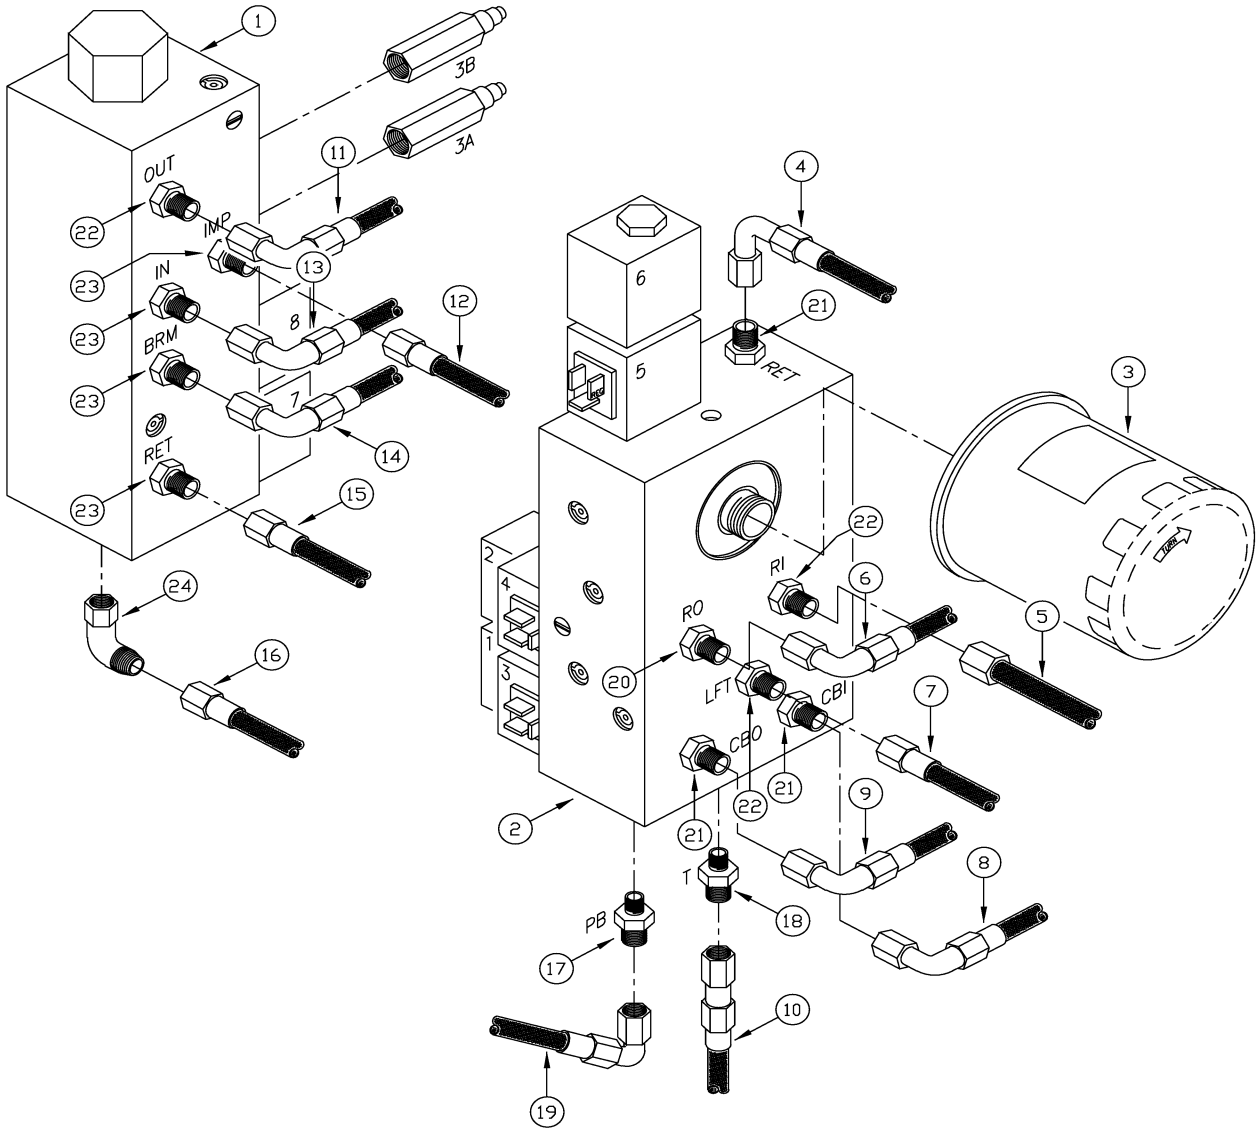

HYDRAULIC GROUP - CONTROL VALVE

080PC001

HYDRAULIC GROUP - CONTROL VALVE

REF#	PART #	DESCRIPTION	QUANTITY
1	318465	MANIFOLD - HIGH FLOW HYDRAULIC	1
2	318466	MANIFOLD - LOW FLOW HYDRAULIC	1
3	304208	FILTER - HYD SW/75E (SP)	1
4	318504	HOSE- 3/8AR30.090#6ST#6	1
5	311632	HOSE-1/4AR102.0ST#590#4	1
6	311631	HOSE-1/4AR117.5ST#590#4	1
7	311630	HOSE-1/4AR19.5ST#5ST#4	1
8	318506	HOSE-1/2AR27.0ST#8ST#8	1
9	318505	HOSE-3/8AR70.0ST#645#6	2
10	318373	HOSE-3/8AR60.5ST#645#6	1
11	318383	HOSE-3/8AR73.5ST#6ST#6	1
12	318376	HOSE-1/2AR33.0ST#8ST#8	1
13	318502	HOSE-1/2AR24.5ST#8ST#8	1
14	318509	HOSE-1/2AR28.090#8ST#8	1
15	318503	HOSE-1/2AR47.5ST#845#8	1
16	318506	HOSE-1/2AR27.0ST#8ST#8	1
17	400635	FTG - ADAPTOR CONNECTOR 9/16 - 18	1
18	400635	FTG - ADAPTOR CONNECTOR 9/16 - 18	1
19	318382	HOSE-3/8AR53.0ST#645#6	1
20	400264	FTG - MALE CONNECTOR 9/16 TO #4	3
21	400635	FTG - ADAPTOR CONNECTOR 9/16 - 18	1
22	400635	FTG - ADAPTOR CONNECTOR 9/16 - 18	1
23	304899	FTG - ADAP 3/4 - 16 TO 1/2 OD TUBE	4
24	400154	FTG - 90 3/4 - 16 TO #8	1