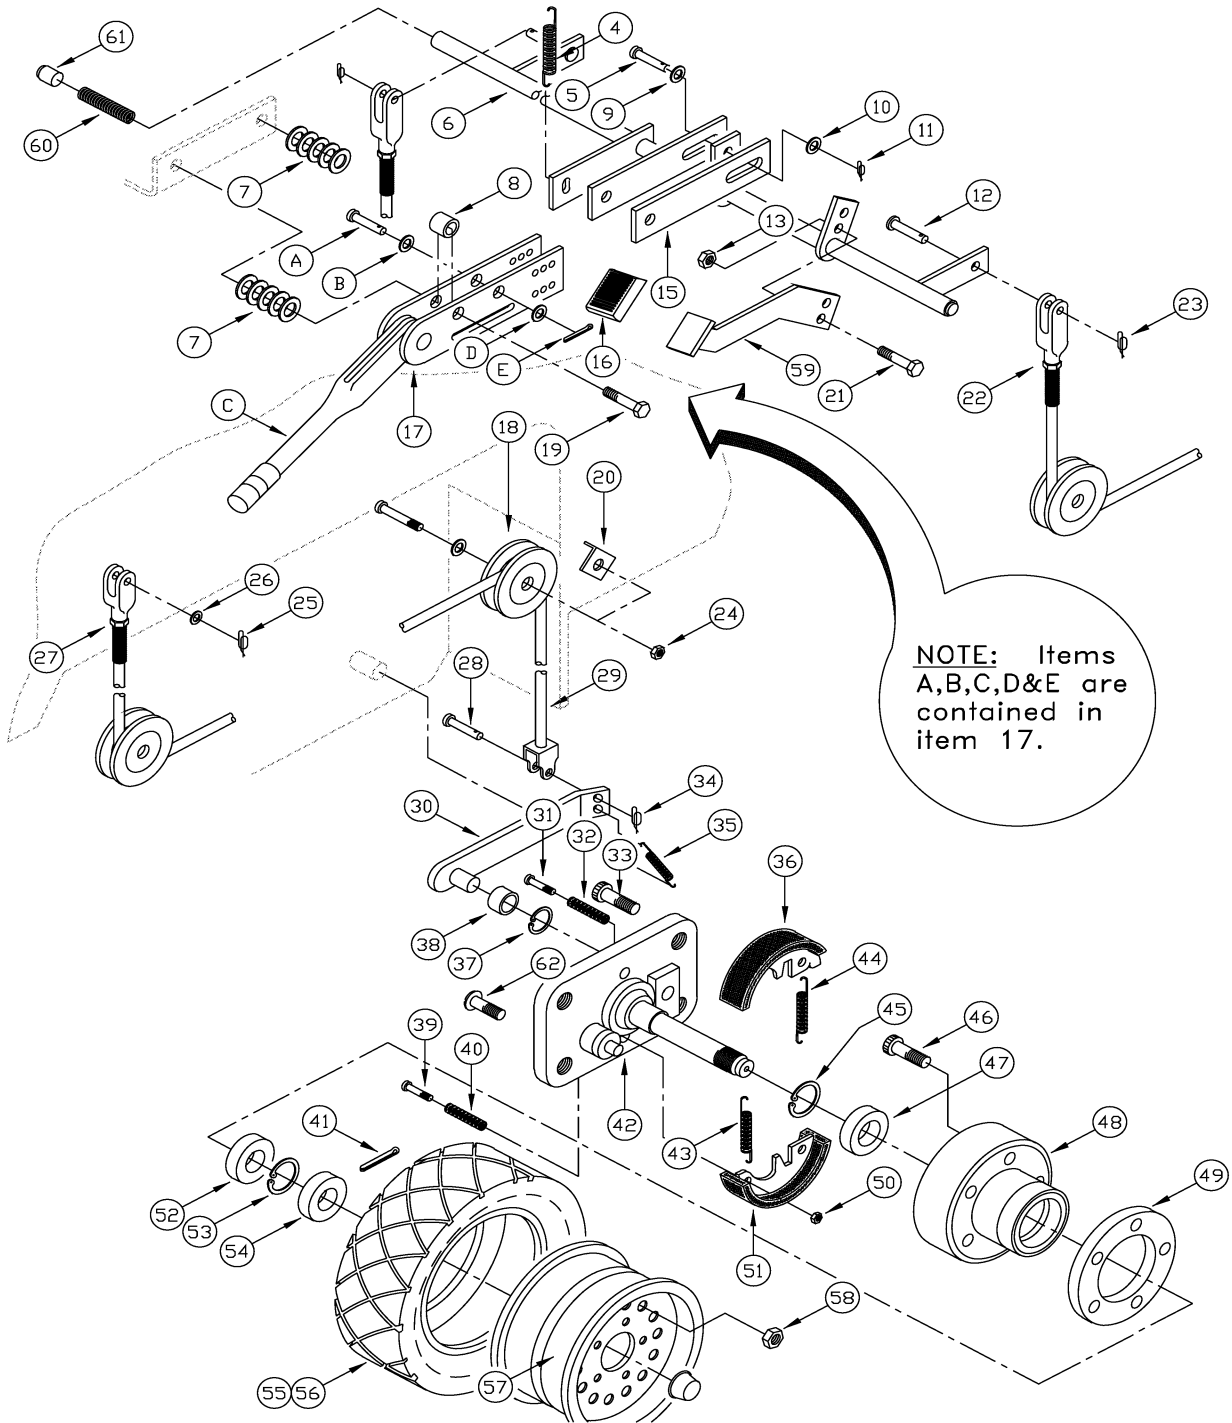

AXLE, BRAKES, & WHEEL GROUP

030PC001

AXLE, BRAKES, & WHEEL GROUP

REF#	PART #	DESCRIPTION	QUANTITY
49	303673	SPACER - FNT TIRE MICHELIN PLTD	1
50	400082	NUT - HEX ES #8-32	2
51	300523	SHOE - BRAKE W/LINING	1
52	300467	BEARING - BALL 2.44 X 1.18 ID	1
53	300473	RING - RET INT 2.44	1
54	300876	SPACER - AXLE FRONT PLTD	1
55	317397	ASSY - TIRE SOLID 18"	1
56	*	PART OF #55	1
57	*	PART OF #55	1
58	300411	NUT - WHEEL LUG	10
59	318461	WELD - BRAKE PEDAL W/ARM SW/72	1
60	318414	SPRING - C0720-081-1250-S SW/72	1
61	318412	PLUG - BRAKE ROD SW/72	1
62	400011	SCR - SOC FLT 5/8-11 X 1.00	2