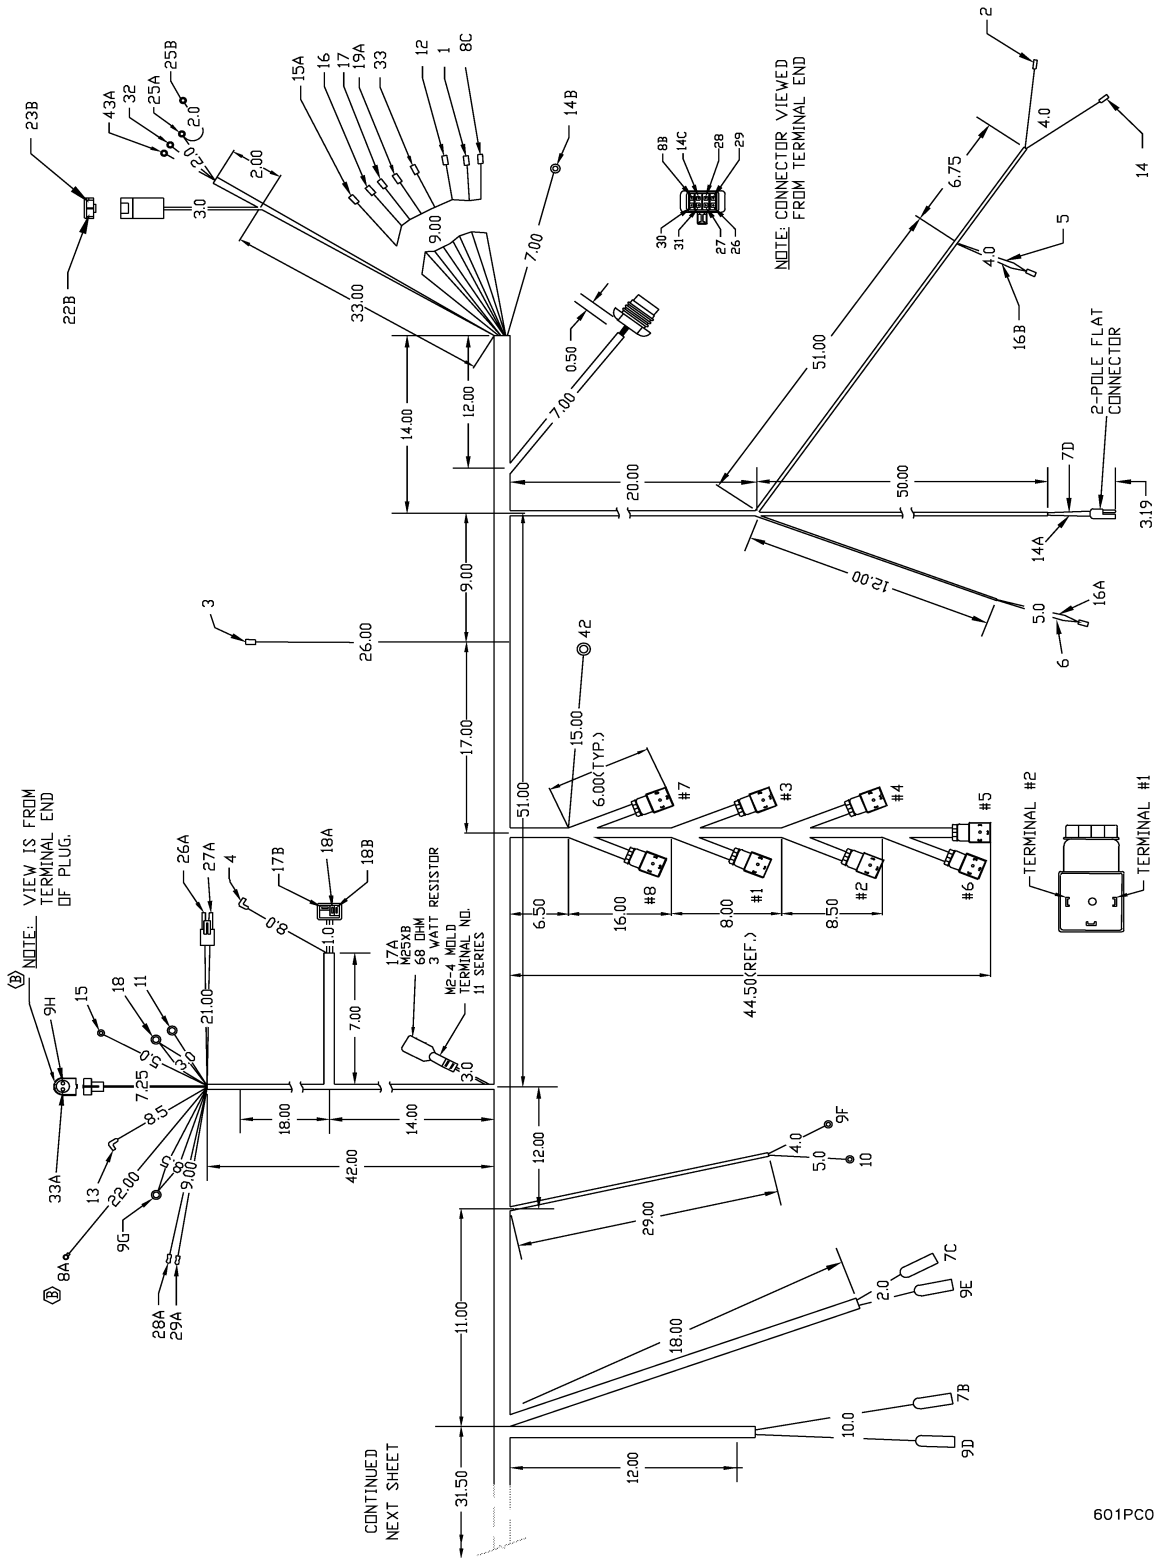

ELECTRICAL SCHEMATIC - WIRING HARNESS (CONT.)

CONTINUED
NEXT SHEET

601PC001

ELECTRICAL SCHEMATIC - WIRING HARNESS (CONT.)

NOTE:

ALL WIRE TO BE S.A.E. J128 TYPE SXL
ALL WIRES TO BE MARKED AS INDICATED NUMBERS ONLY
SEPARATE WIRE LENGTHS SHOWN ARE TO THE CENTER
OF THE LOOP CONNECTORS, TO THE WIRE SIDE OF THE GANG
CONNECTORS, AND TO THE FAR END OF ALL OTHER CONNECTORS.

IP STEWART WARNER TERMINAL #83889 OR EQUIVALENT (6 REQ)
W/STEWART WARNER 835958 OR PACKARD 2984792 CONNECTOR
SP CANFIELD CONNECTOR #5300-108000 W/2 WIRE GROMMET

XX PACKARD ELECTRIC # 12015792 BODY (1 EA)
12124580 TERMINAL (2 EA)
12015323 SEALS (2 EA)

▲ PACKARD ELECTRIC # 891772
□ .156 MALE BULLET CONNECTOR
*** #10 90° FEMALE CONNECTOR W/MOLDED COVER
** AMP INCORPORATED ALTERNATOR CONNECTOR KIT #152455

KIT CONTENTS
341353 CAP (1EA)
180429-1 250 SERIES FASTON RECEPTACLE (1EA)
151791-1 .375 SERIES FASTON RECEPTACLE (2EA)

* .156 FEMALE BULLET CONNECTOR
▲ DURAKOD, INC. MERCURY SWITCH #41/2-003
< CONNECTOR ENGINE SYSTEM FORD #E9JL-144725-AB
CONTENTS
#E77B-144464-GA SHELL (1 EA)
#18E8B-14468-BA WEDGE (1 EA)
#E8E8B-14488-BA TERMINAL (2 EA)

□ #P-4 MOLD TERMINAL NO. 11 SERIES SAE TERMINAL NO J928A TYPE 1 PINS WITH #25X8 68 OHM 3 WATT RESISTOR INSIDE #P-5A MOLD (BLACK IN COLOR) OR EQUIVALENT RESISTOR & COVER
> 2-PILE FLAT CONNECTOR WAYTECH 37110 OR EQUIVALENT
++ PACKARD ELECTRIC #12047937 BODY (1 EA)
#12048074 TERMINAL (8 EA)
#12066304 RETAINER (1 EA)
#12048086 SEALS (8 EA)

Pin	Color	Terminal	Component	Wire	Notes
1	WHITE	4/450	IGN. SWITCH (ACT.)	4/450	
2	BLUE	B004	FUEL PANEL STOP TERMINAL	4/450	
3	BLUE	14	FILTER SHAKER MOTOR	4/450	
4	BLUE	14	FILTER SHAKER BUTTON	4/450	
5	BLUE	14	HORN	4/450	
6	BLUE	14	HORN BUTTON	4/450	
7	GREEN	***	TEMP. SENDER	4/450	
8	GREEN	IP	INSTRUMENT PANEL PLUG #2 TERM.	4/450	
9	PINK	*	RTR #2 SWITCH	4/450	
10	PURPLE	▲	RTR #1 SWITCH	4/450	
11	PURPLE	*	RTR #1 LIGHT	4/450	
12	BROWN	JP	INSTRUMENT PANEL PLUG #4 TERM.	4/450	
13	BROWN	4/450	HEADLIGHT SWITCH	4/450	
14	BROWN	*	FALLIGHT LH (+)	4/450	
15	BROWN	>	FALLIGHT RH (+)	4/450	
16	BROWN	4/450	THROTTLE SWITCH CENTER +	4/450	
17	RED	B004	CHOKE & CARBURETOR	4/450	
18	RED	**	PACKARD PLUG 'A'	4/450	
19	RED	IP	INSTRUMENT PANEL PLUG #5 TERM.	4/450	
20	RED	4/450	HOUR METER (-)	4/450	
21	RED	4/450	CORB BRM SWITCH #2 TERM.	4/450	
22	RED	4/450	CORB BRM SWITCH #3 TERM.	4/450	
23	RED	4/450	CORB BRM SWITCH #4 TERM.	4/450	
24	RED	4/450	HEADLIGHT SWITCH GROUND	4/450	
25	RED	*	FALLIGHT LH (-)	4/450	
26	RED	*	FALLIGHT RH (-)	4/450	
27	RED	B004	FUEL TANK SENDER GROUND	4/450	
28	RED	B004	FUEL TANK SENDER GROUND	4/450	
29	RED	B004	FUEL TANK SENDER GROUND	4/450	
30	RED	B004	FUEL TANK SENDER GROUND	4/450	
31	RED	B004	FUEL TANK SENDER GROUND	4/450	
32	RED	B004	FUEL TANK SENDER GROUND	4/450	
33	RED	B004	FUEL TANK SENDER GROUND	4/450	
34	RED	B004	FUEL TANK SENDER GROUND	4/450	
35	RED	B004	FUEL TANK SENDER GROUND	4/450	
36	RED	B004	FUEL TANK SENDER GROUND	4/450	
37	RED	B004	FUEL TANK SENDER GROUND	4/450	
38	RED	B004	FUEL TANK SENDER GROUND	4/450	
39	RED	B004	FUEL TANK SENDER GROUND	4/450	
40	RED	B004	FUEL TANK SENDER GROUND	4/450	
41	RED	B004	FUEL TANK SENDER GROUND	4/450	
42	RED	B004	FUEL TANK SENDER GROUND	4/450	
43	RED	B004	FUEL TANK SENDER GROUND	4/450	
44	RED	B004	FUEL TANK SENDER GROUND	4/450	
45	RED	B004	FUEL TANK SENDER GROUND	4/450	
46	RED	B004	FUEL TANK SENDER GROUND	4/450	
47	RED	B004	FUEL TANK SENDER GROUND	4/450	
48	RED	B004	FUEL TANK SENDER GROUND	4/450	
49	RED	B004	FUEL TANK SENDER GROUND	4/450	
50	RED	B004	FUEL TANK SENDER GROUND	4/450