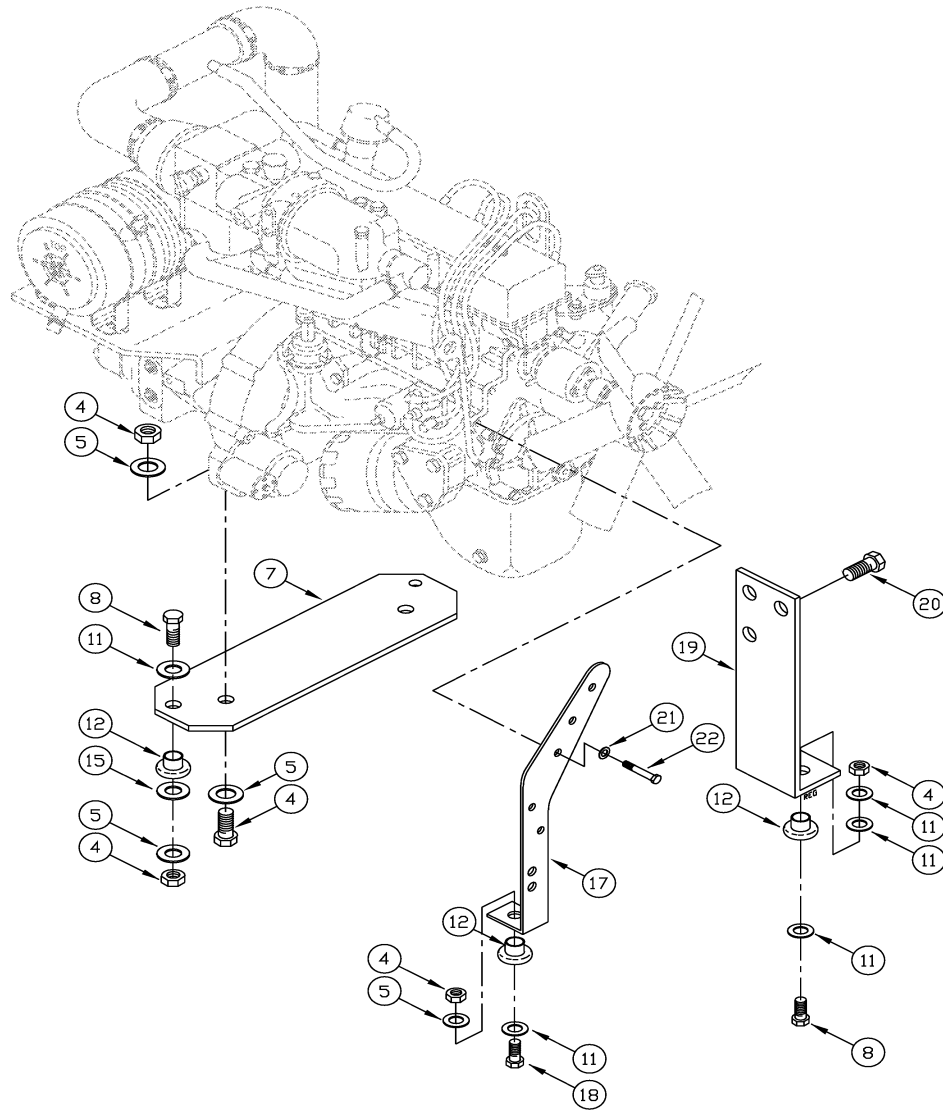

ENGINE GROUP - GASOLINE

010PC002

ENGINE GROUP - GASOLINE

REF#	PART #	DESCRIPTION	QUANTITY
4	400065	NUT-HEX 1/2-13 ZP	4
5	400098	WASHER-LOCK 1/2 SPLIT ZP	4
7	318349	MOUNT - MOTOR REAR SW/72	1
8	400019	SCR-HEX 1/2-13X2.50 ZP	3
11	400091	WASHER-FENDER 1/2 ZP	3
12	300464	MOUNT-ISOLATION LARGE	4
15	306315	SPACER-ENG MNT FORD 1.3L PLTD	2
17	316169	MNT-ENG FRONT RH FORD ARMA	1
18	400020	SCR-HEX 1/2-13X2.00 ZP	3
19	316168	MNT-ENG FRONT LH FORD ARMA	1
20	400611	SCR-HHM 10 MM X 40 MM LG ZP	2
21	400101	WASHER-LOCK 3/8 SPLIT ZP	9
22	400030	SCR-HEX 3/8-16X1.00 ZP	4