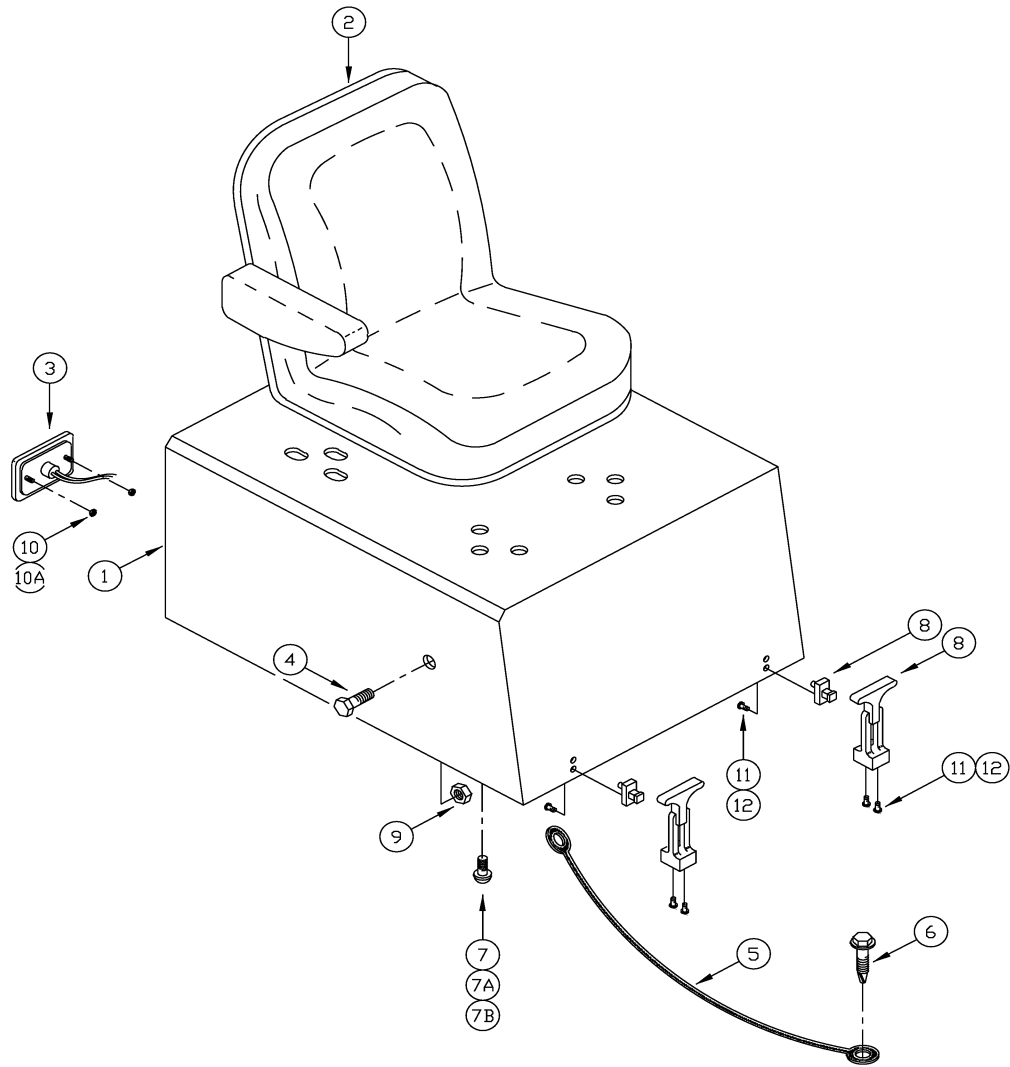

SEAT GROUP

050PC001

SEAT GROUP

REF#	PART #	DESCRIPTION	QUANTITY
1	318352	WELD - SEAT CLIP SW/72	1
2	312417	ASSY - SEAT V818 ADJ W/ARMREST	1
3	311373	LIGHT - REAR TAIL RED	1
4	400042	SCR - HEX 1/4 - 20 X 0.75 ZP	1
5	304032	CABLE - REAR COVER SW/75	2
6	400059	SCR - THM 1/4 - 20 X .75 SS	1
7	312413	BUMPER - RUBBER .88 DIA 10 - 32 X .5	2
7A	400072	NUT - HEX #10 - 32 ZP	4
7B	400104	WASHER - LOCK #10 SPLIT ZP	4
8	311941	LATCH - FLEXIBLE T-HANDLE	1
9	400081	NUT - HEX 1/4 - 20 ES ZP	1
10	400072	NUT - HEX #10 - 32 ZP	4
10A	400104	WASHER - LOCK #10 SPLIT ZP	4
11	400489	SCR - PAN, #10 - 24 X 5/8, SLT SS	2
12	400400	WASHER - FLAT #10 SS	2