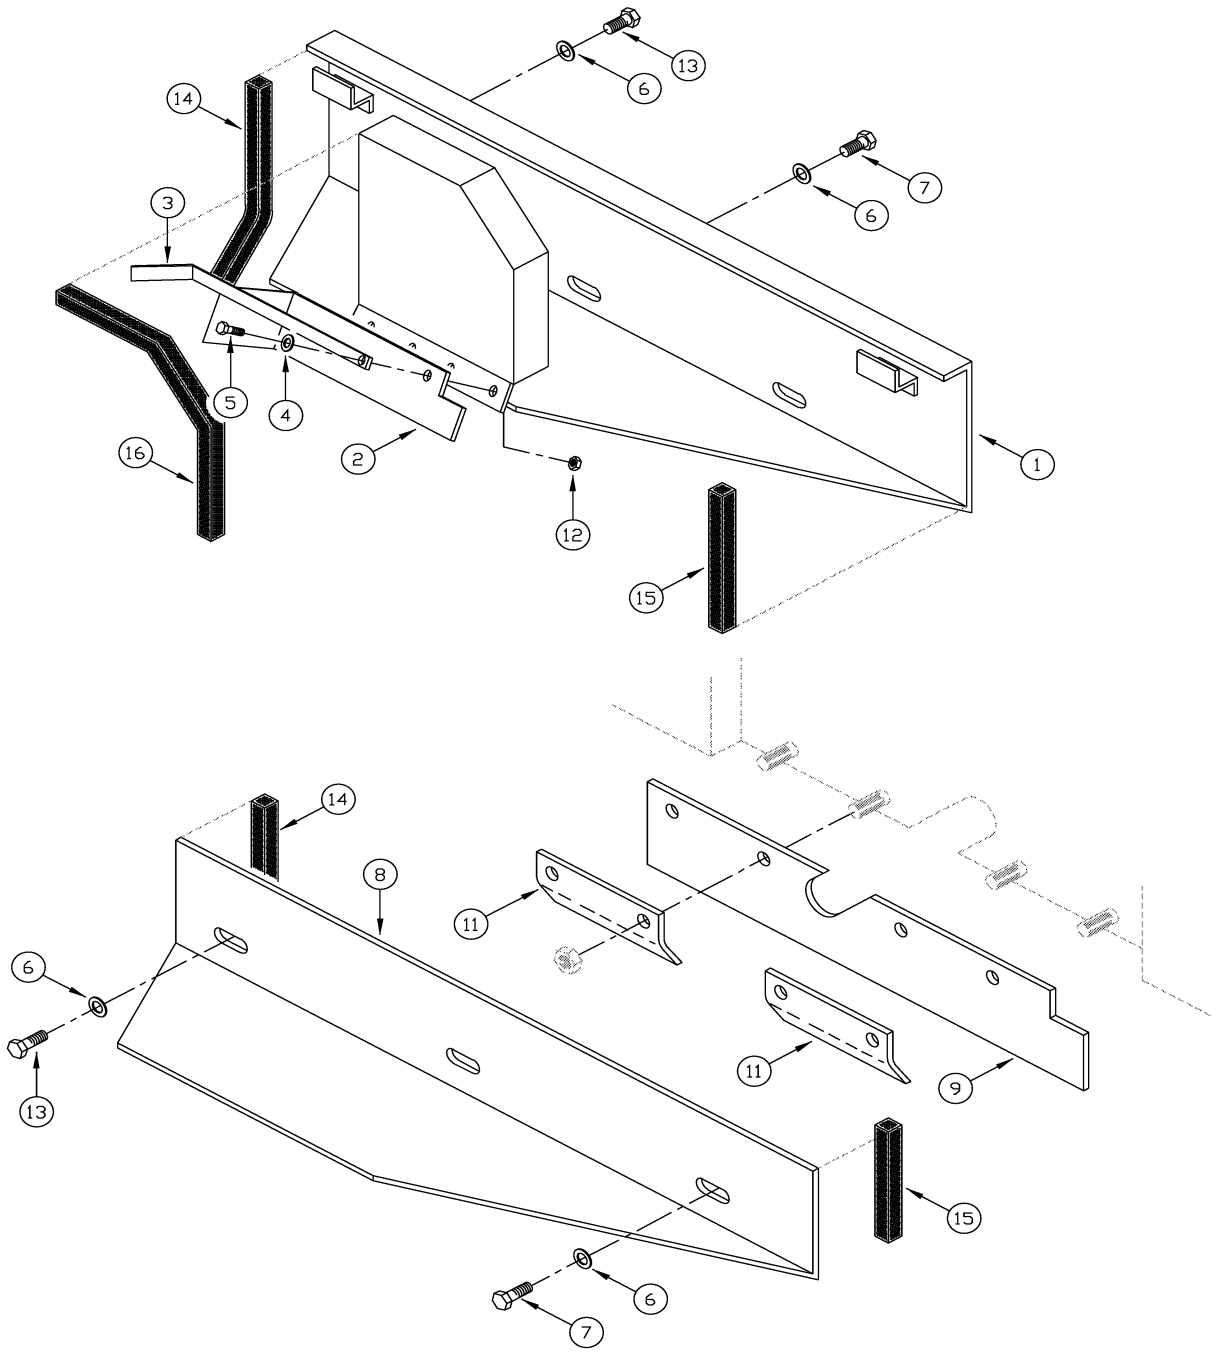

BATTERY GROUP

500PC001

**BATTERY GROUP**

REF#	PART #	DESCRIPTION	QUANTITY
1	300440	BATTERY - GAS ENGINE	1
2	300210	ASSY - BATTERY MNT PNTD	1
3	301076	HOLD DOWN - BATTERY 2-PIECE	1
4	400055	SCR-SET, #10 - 24 X 10 X .31 ZP	1
5	307634	ASSY - BATTERY CABLE ARMA NEG	1
6	307633	ASSY - BATTERY CABLE ARMA POS	1
7	301079	ROD - BATTERY TIE-DOWN PLTD	1

BODY (SHEET METAL) GROUP - SIDE BROOM DOOR

012PC001

BODY (SHEET METAL) GROUP - SIDE BROOM DOOR

REF#	PART #	DESCRIPTION	QUANTITY
1	311278	ASSY - RT SIDE DOOR PNTD	1
2	311432	FLAP - RT BROOM DOOR	1
3	311329	STRAP - RIGHT DOOR RETAINER PNTD	1
4	400088	WASHER - FLAT 5/16 STANDARD ZP	1
5	400035	SCR - HEX, 5/16 - 18 X 1.00 ZP	1
6	311327	WASHER - .390 ID X 1.12 OD NYLON	1
7	400790	SCREW - BHSCS .375 - 16 X 1	1
8	311275	ASSY - SIDE DOOR LEFT PNTD	1
9	311429	FLAP - LT BROOM DOOR	1
11	311430	STRAP - BRM DOOR LH FRT/REAR	1
12	400080	NUT - HEX 5/16 - 18 ES ZP	1
13	400790	SCREW - BHSCS .375 - 16 X 1	1
14	311465	SEAL - SIDE DOOR FRONT	1
15	311466	SEAL - SIDE DOOR REAR	1