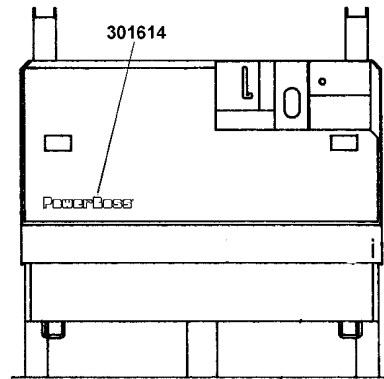

MISCELLANEOUS GROUP - DECALS

RIGHT-HAND VIEW

REAR VIEW