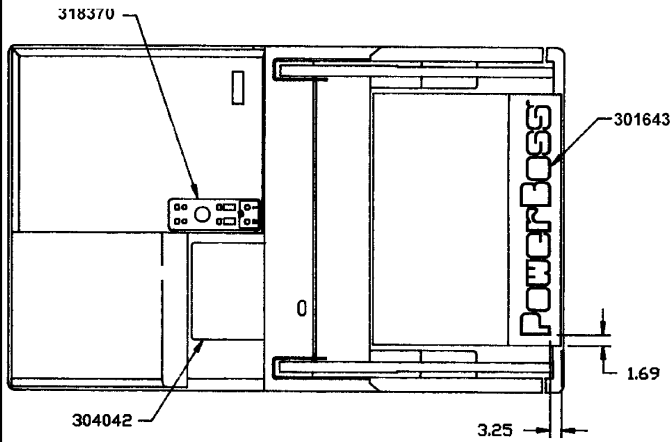

MISCELLANEOUS GROUP - DECALS

RIGHT-HAND VIEW

TOP VIEW

REAR VIEW