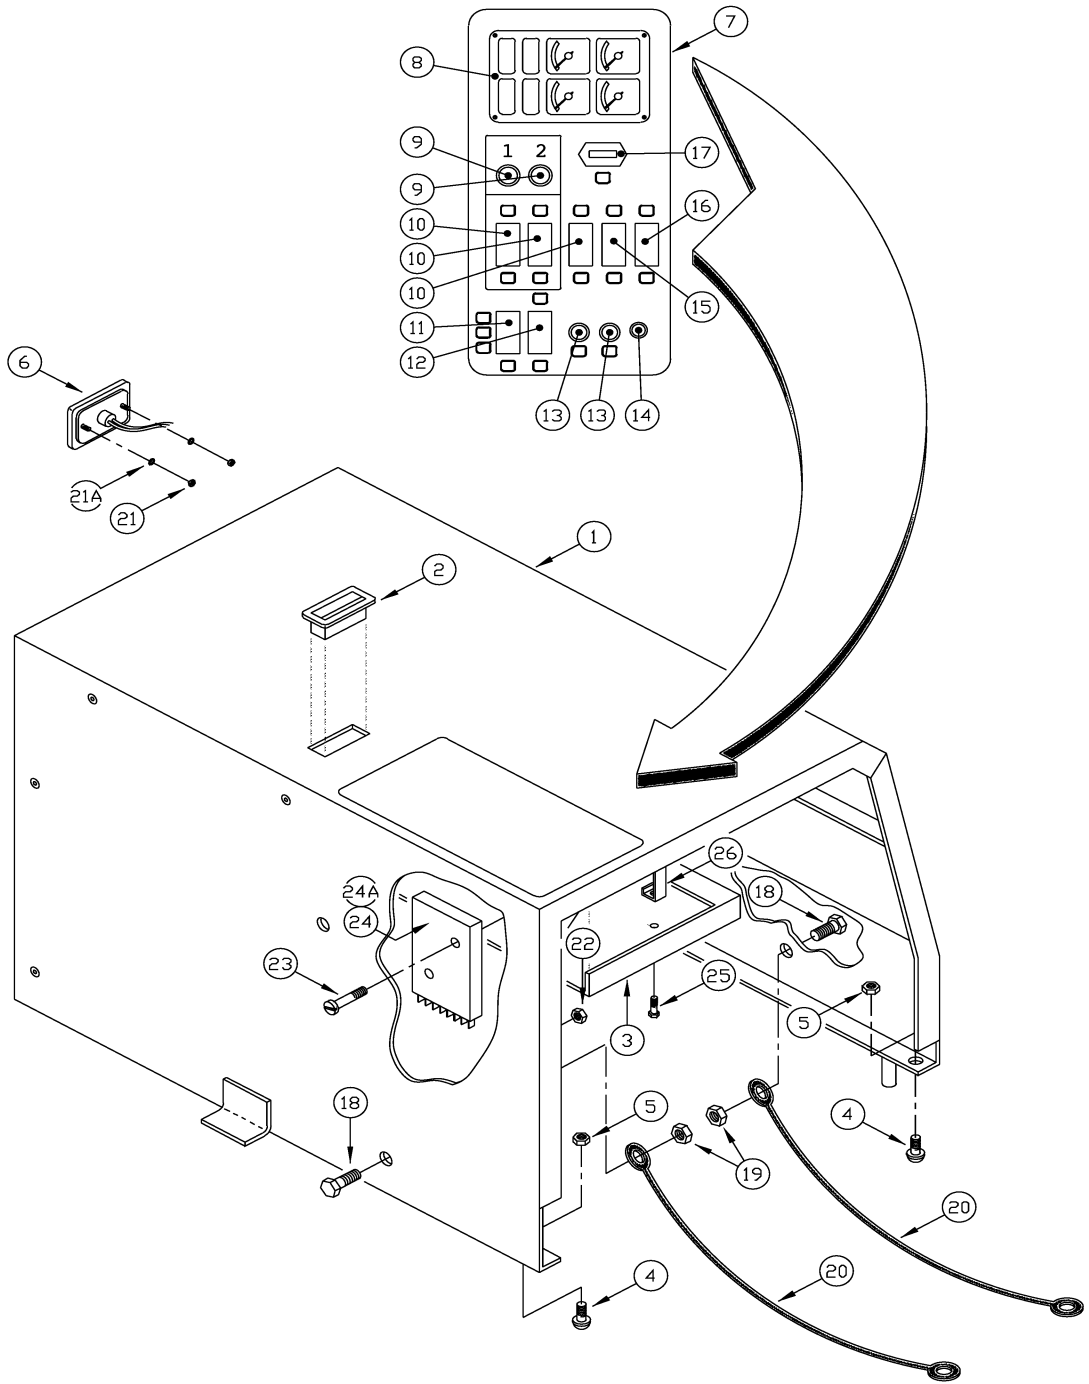

BODY (SHEET METAL) GROUP - SIDE BROOM DOOR

012PC001

BODY (SHEET METAL) GROUP - SIDE BROOM DOOR

REF#	PART #	DESCRIPTION	QUANTITY
1	311278	ASSY - RT SIDE DOOR PNTD	1
2	311432	FLAP - RT BROOM DOOR	1
3	311329	STRAP - RIGHT DOOR RETAINER PNTD	1
4	400088	WASHER - FLAT 5/16 STANDARD ZP	1
5	400035	SCR - HEX, 5/16 - 18 X 1.00 ZP	1
6	311327	WASHER - .390 ID X 1.12 OD NYLON	1
7	400790	SCREW - BHSCS .375 - 16 X 1	1
8	311275	ASSY - SIDE DOOR LEFT PNTD	1
9	311429	FLAP - LT BROOM DOOR	1
11	311430	STRAP - BRM DOOR LH FRT/REAR	1
12	400080	NUT - HEX 5/16 - 18 ES ZP	1
13	400790	SCREW - BHSCS .375 - 16 X 1	1
14	311465	SEAL - SIDE DOOR FRONT	1
15	311466	SEAL - SIDE DOOR REAR	1

BODY (SHEET METAL) GROUP - ENGINE COVER

012PC002

BODY (SHEET METAL) GROUP - ENGINE COVER

REF#	PART #	DESCRIPTION	QUANTITY
1	318353	WELD - ENGINE CLIP SW/72	1
2	311371	PULL - REAR CLIP	1
3	318496	WELD - INST PANEL COVER SW/72	1
4	312413	BUMPER - RUBBER .88 DIA 10 - 32 X .5	2
5	400072	NUT - HEX #10 - 32 ZP	2
6	311373	LIGHT - REAR TAIL RED	1
7	318370	DECAL - ENGINE CLIP SW/72	1
	400104	WASHER - LOCK #SPLIT ZP	4
	400724	SCR - FHC #10 - 32 X .75 LG	1
8	315914	GAUGE PANEL - STEWART WARNER 4GC	1
9	301553	LIGHT - TRASH RELOCATOR	2
10	307553	SWITCH - ROCKER ENG SWING AREA	3
11	315818	SWITCH - ROCKER ELEC GOV	1
12	307552	SWITCH - ROCKER LIGHTS ARMA	2
13	300441	SWITCH - MOMENTARY STARTER	2
14	026924	CIRCUIT BREAKER - 45 AMP	1
15	318514	SWITCH - SPDT ROCKER	1
16	318483	SWITCH - DPST ROCKER	1
17	315336	HOUR METER - HOBBS 85094-12	1
18	400042	SCR - HEX, 1/4 - 20 X 0.75 ZP	2
19	400081	NUT - HEX 1/4 - 20 ES ZP	2
20	304032	CABLE - REAR COVER SW75	2
21	400072	NUT - HEX #10 - 32 ZP	2
21A	400104	WASHER - LOCK #10 SPLIT ZP	4
22	400480	NUT - HEX 10-24	2
23	400268	SCR - PAN, #10 - 24 X 0.75 PHL	2
24	322599	FUSE BLOCK - ATO FUSE	1
24A	322601	FUSE - 15 AMP ATO	6
25	400059	SCR - THM 1/4 - 20 X .75 SS	1
26	322191	INSERT - 1/4 - 20 UNC	3