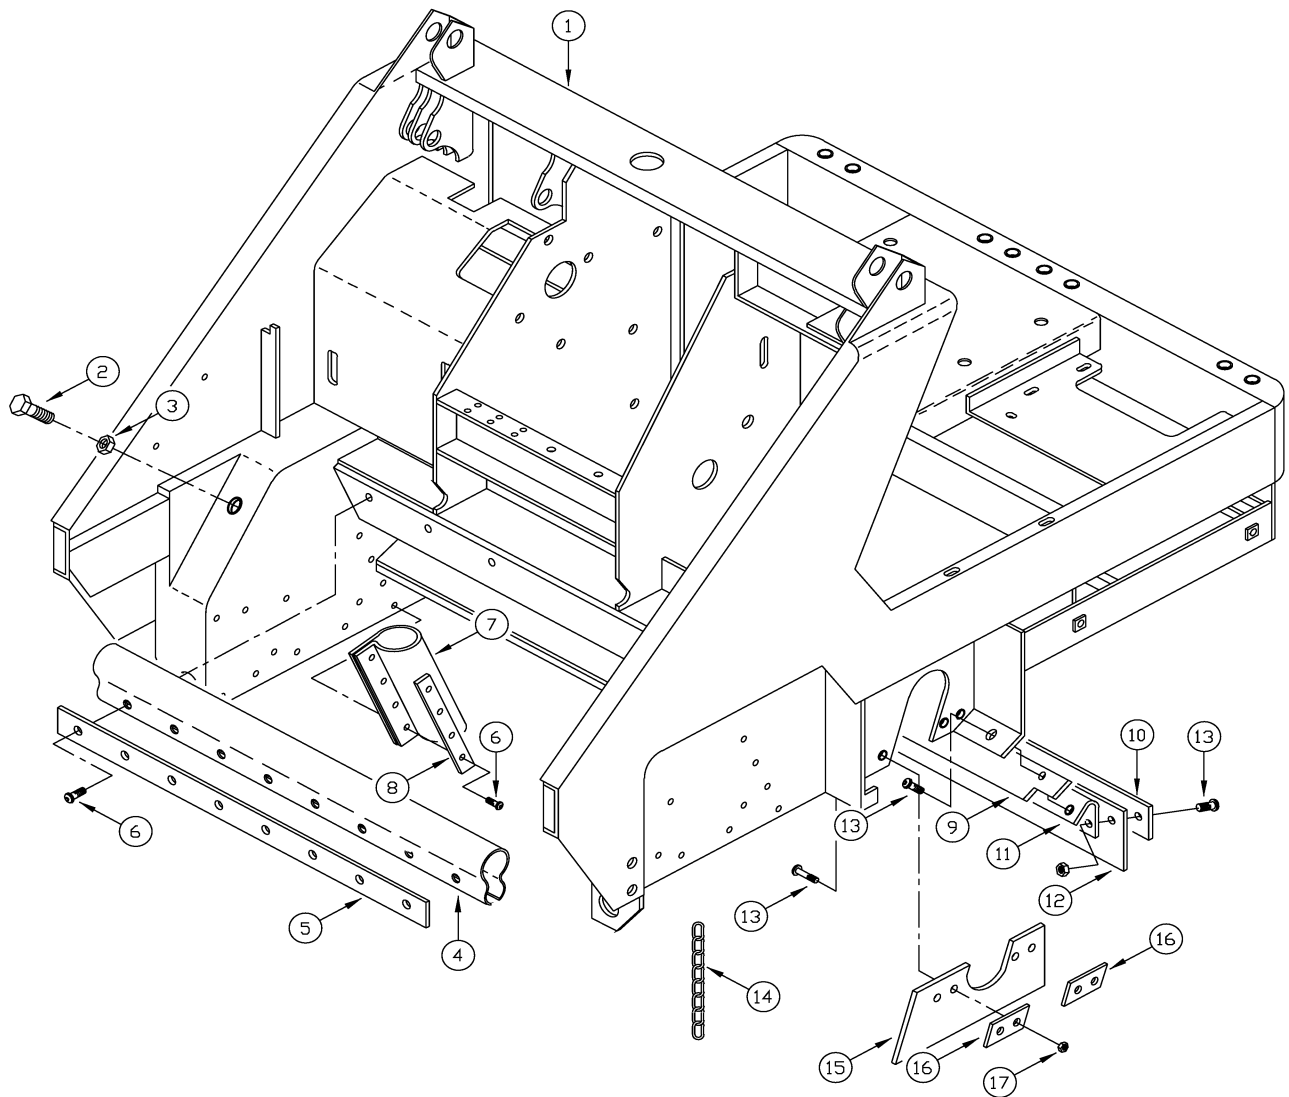

FRAME GROUP

020PC001

FRAME GROUP

REF#	PART #	DESCRIPTION	QUANTITY
1	318320	WELD - FRAME SW/72	1
2	400405	BOLT - 1/2-13 X 3.0 LG ZP	1
3	400065	NUT - HEX 1/2-13 ZP	1
4	318360	SEAL - FRONT FRAME	1
5	318359	BAR - SEAL RETAINER	1
6	400790	SCREW - BHSCS .375 - 16 X 1	1
7	311413	SEAL - HOPPER SIDE	1
8	311414	BAR - SEAL RETAINER SIDE PNTD	1
9	318363	FLAP - BROOM CHAMBER	1
10	318361	RETAINER - REAR FLAP	1
11	318367	ANGLE - REAR FLAP	1
12	318362	FLAP - BROOM CHAMBER	1
13	400790	SCREW - BHSCS .375 - 16 X 1	1
14	307658	CHAIN - GROUNDING	1
15	311429	FLAP - LT BROOM DOOR	1
16	311430	STRAP BRM DOOR LH FRT/REAR	1
17	400079	NUT - HEX 3/8 - 16 ES ZP	1