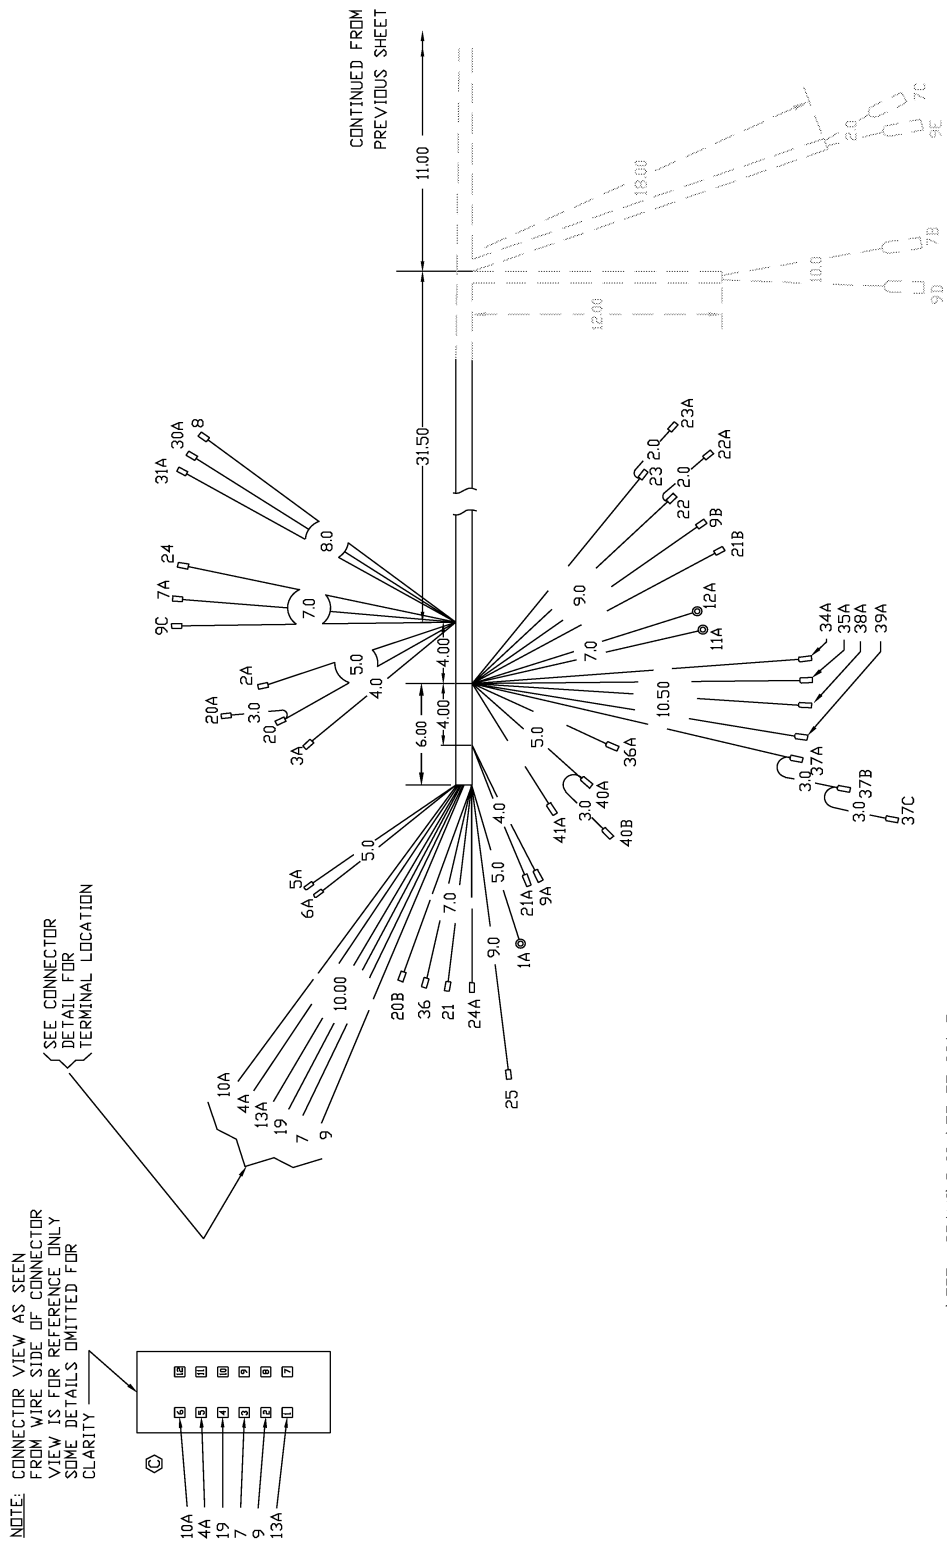

DIRECTIONAL CONTROL GROUP

060PC001

DIRECTIONAL CONTROL GROUP

REF#	PART #	DESCRIPTION	QUANTITY
1	318404	WELD - FLOOR PAN SW/72	1
2	307587	FLOOR MAT - SMALL SW/A	1
3	300737	ASSY - PEDAL FWD / REV PNTD	1
4	300544	PAD - FOOT PEDAL	1
5	307223	MNT - BUSHING DIR CONT SW/A	1
6	307220	BEARING - DIR CONTROL SW/A	1
7	318430	WELD - DIR TORQUE TUBE SW/72	1
8	307220	BEARING - DIR CONTROL SW/A	1
9	307223	MNT - BUSHING DIR CONT SW/A	1
10	400790	SCREW - BHSCS .375 - 16 X 1	1
11	300461	BALL JOINT - 3/8 - 24 W/ DUST COV	1
12	400067	NUT - HEX 3/8-24 ZP	1
13	318405	ROD - DIR CONTROL LONG SW/72	1
14	400067	NUT - HEX 3/8-24 ZP	1
15	400461	PIN - ROLL 7/32 X 1.50 ZP	1
16	400101	WASHER - LOCK 3/8 SPLIT ZP	1
17	400067	NUT - HEX 3/8-24 ZP	1
18	300414	BUSHING - PLASTIC MN BRM	1
19	300414	BUSHING - PLASTIC MN BRM	1
20	400114	PIN - CLEVIS 3/8 X 4.00 ZP	1
21	300461	BALL JOINT - 3/8 - 24 W/ DUST COV	1
22	400067	NUT - HEX 3/8-24 ZP	1
23	318431	ROD - DIR CONTROL SHT SW/72	1
24	400067	NUT - HEX 3/8-24 ZP	1
25	400461	PIN - ROLL 7/32 X 1.50 ZP	1
26	400080	NUT - HEX 5/16-18 ES ZP	1
27	301544	WELDMENT - DISC FWD/REV PLTD	1
28	300526	BUMPER - RUBBER 1/4 ID X 1/8 THK	1
29	301507	COUPLING - LORD DIR/CONTROL	1
30	300339	SLEEVE - SQ & FWD/REV	1
31	318138	ARM - FWD/REV DIRECT CONTROL	1
32	400231	SCR - HEX , 5/16 - 18 X 2.0 ZP	1
33	303918	SPACER - FWD/REV BRKT PLTD	1
34	303918	SPACER - FWD/REV BRKT PLTD	1
35	300543	SPRING - RETURN	1
36	300543	SPRING - RETURN	1
37	302115	BRKT - FWD/REV PLTD	1
38	307696	BRACKET - DIREC. CONTROL	1
39	400125	PIN - COTTER 3/8 RUE-RING	1

ELECTRICAL SCHEMATIC - WIRING HARNESS

601PC002

ELECTRICAL SCHEMATIC - WIRING HARNESS

NOTE:

ALL WIRE TO BE SAE J1128 TYPE SXL
 ALL WIRES TO BE MARKED AS INDICATED ON NUMBERS ONLY
 SEPARATE WIRE LENGTHS SHOWN ARE TO THE CENTER
 OF THE LOOP CONNECTORS, TO THE WIRE SIDE OF THE GANG
 CONNECTORS, AND TO THE FAR END IF ALL OTHER CONNECTORS