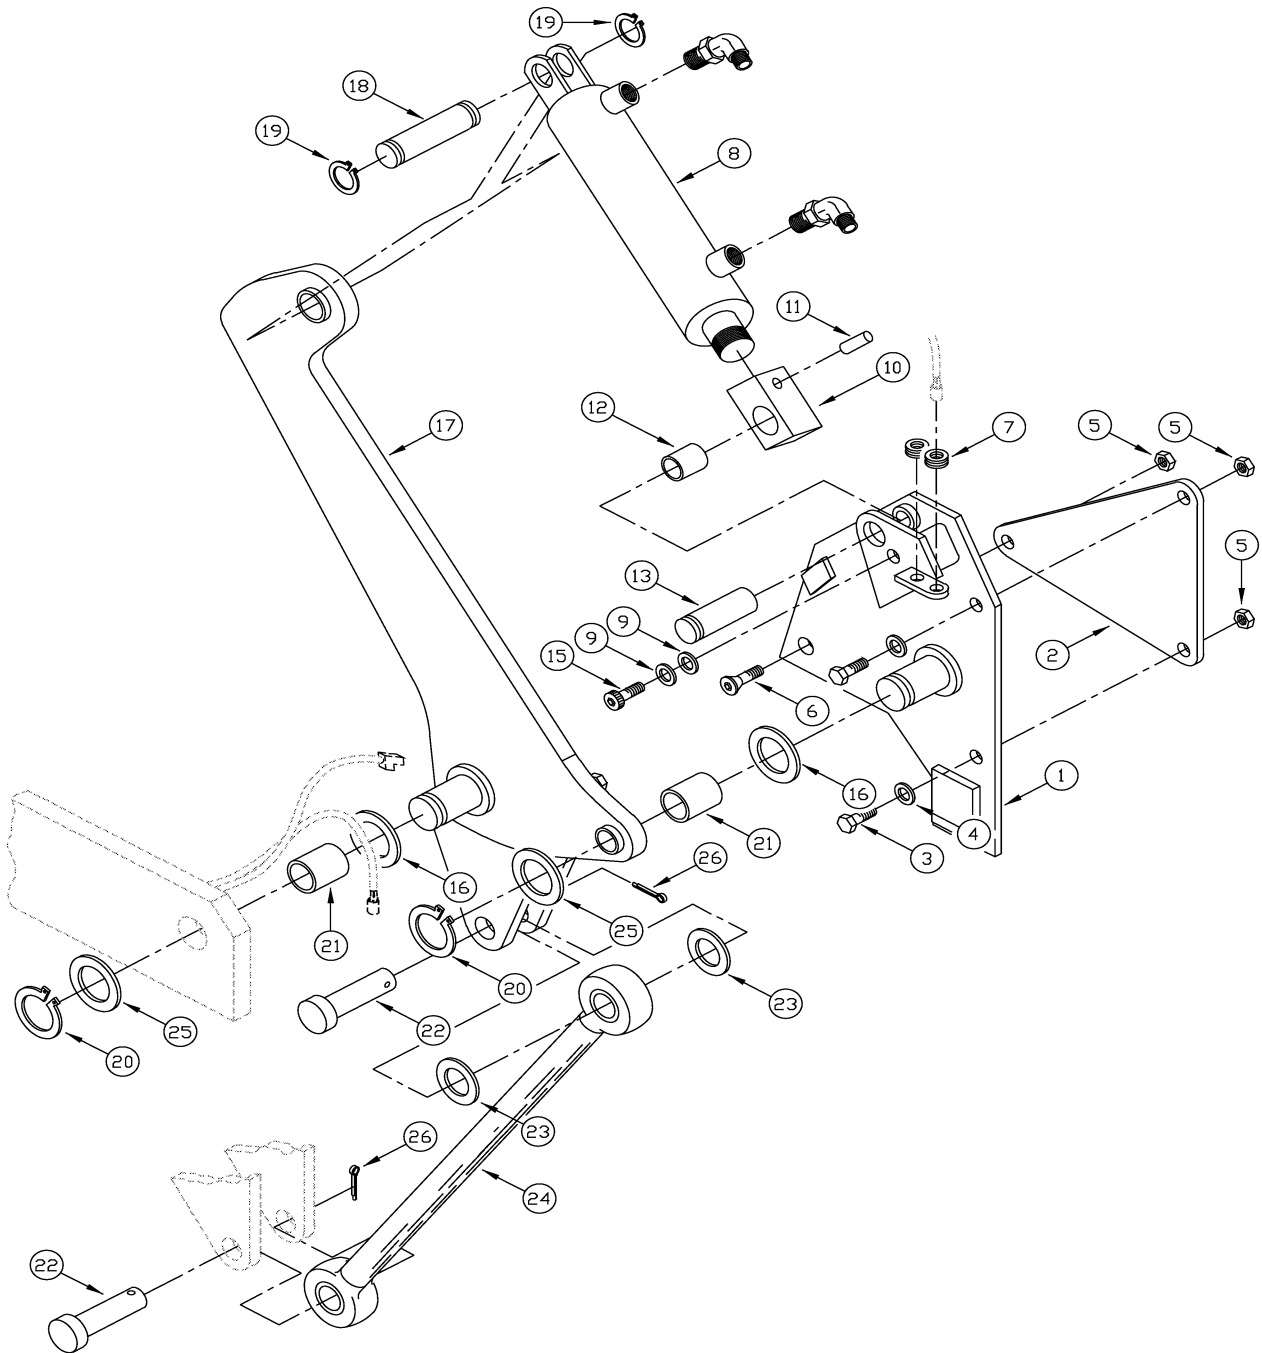

LIFT ARM GROUP

022PC001

LIFT ARM GROUP

REF#	PART #	DESCRIPTION	QUANTITY
1	311206	ASSY - ROTATION PLATE RH	1
2	311244	PLATE - HOPPER DOUBLER	2
3	400030	BOLT - 3/8-16 X 1.0 LONG	4
4	400087	WASHER - 3/8 FLAT	4
5	400392	NUT - 3/8-16 FLANGE LOCK	6
6	400444	SCREW - FLAT HD 3/8-16 X 1.0	2
7	301665	GROMMET - Z2056	2
8	307323	CYLINDER - ROTATION	1
9	400092	WASHER - 3/8 FENDER	2
10	300229	ASSY - BLOCK CYL END PLTD	2
11	400054	SCREW - SET 1/4-20 X .25 LONG ZP	2
12	300552	BEARING - 1.0 ID X 1.50 LG	2
13	311213	PIN - ROTATION PLATE CYLINDER ZP	1
15	400219	BOLT - 5/16-18 X .50 ZP	1
16	311458	BEARING - FIBERGLIDE LTD-2442	4
17	311200	ASSY - LIFT ARM CYLINDER MOUNT	1
18	307607	PIN - CYL RETAINING	1
19	301998	RETAINING RING	2
20	311330	RETAINING RING 5100-150	4
21	311457	BEARING - FIBERGLIDE CJS-2428	4
22	400439	PIN - CLEVIS 3/4 X 2.00	2
23	311012	WASHER - HI-DUMP SPACER SEC. ARM	4
24	311216	ASSY - SECONDARY LIFT ARM	2
25	311219	WASHER - SPACER ROTATION PLATE	4
26	400120	PIN - COTTER 5/32 X 2.0 ZP	5
27	311181	ASSY - LIFT ARMS	1
28	311316	SAFETY ARM	1
29	400462	PIN - CLEVIS 5/8 X 1.5	1
30	400124	PIN - COTTER 5/8 RUE-RING	1
31	400472	PIN - CLEVIS 1.0 X 3.0 ZP	1
32	311197	PIN - UPPER LIFT ARM ZP	2
33	311029	BEARING - SPHERICAL	2
34	311295	WASHER - SPACER LIFT PINS ZP	4
35	311379	RING - RETAINING 5100-175 1.75	4
36	307243	CYLINDER - LIFT	1
37	307408	PIN - CYLINDER MOUNT	1
38	307431	RING - RETAINING 5100-125	2
39	311198	ASSY - LIFT ARM IDLER	1
40	400446	SCREW - SET 3/8-24 X 1.25 ZP	4
41	311212	ASSY - ROTATION PLATE LH	1
42	309289	KIT - SEAL CYL 307243 (SP)	1