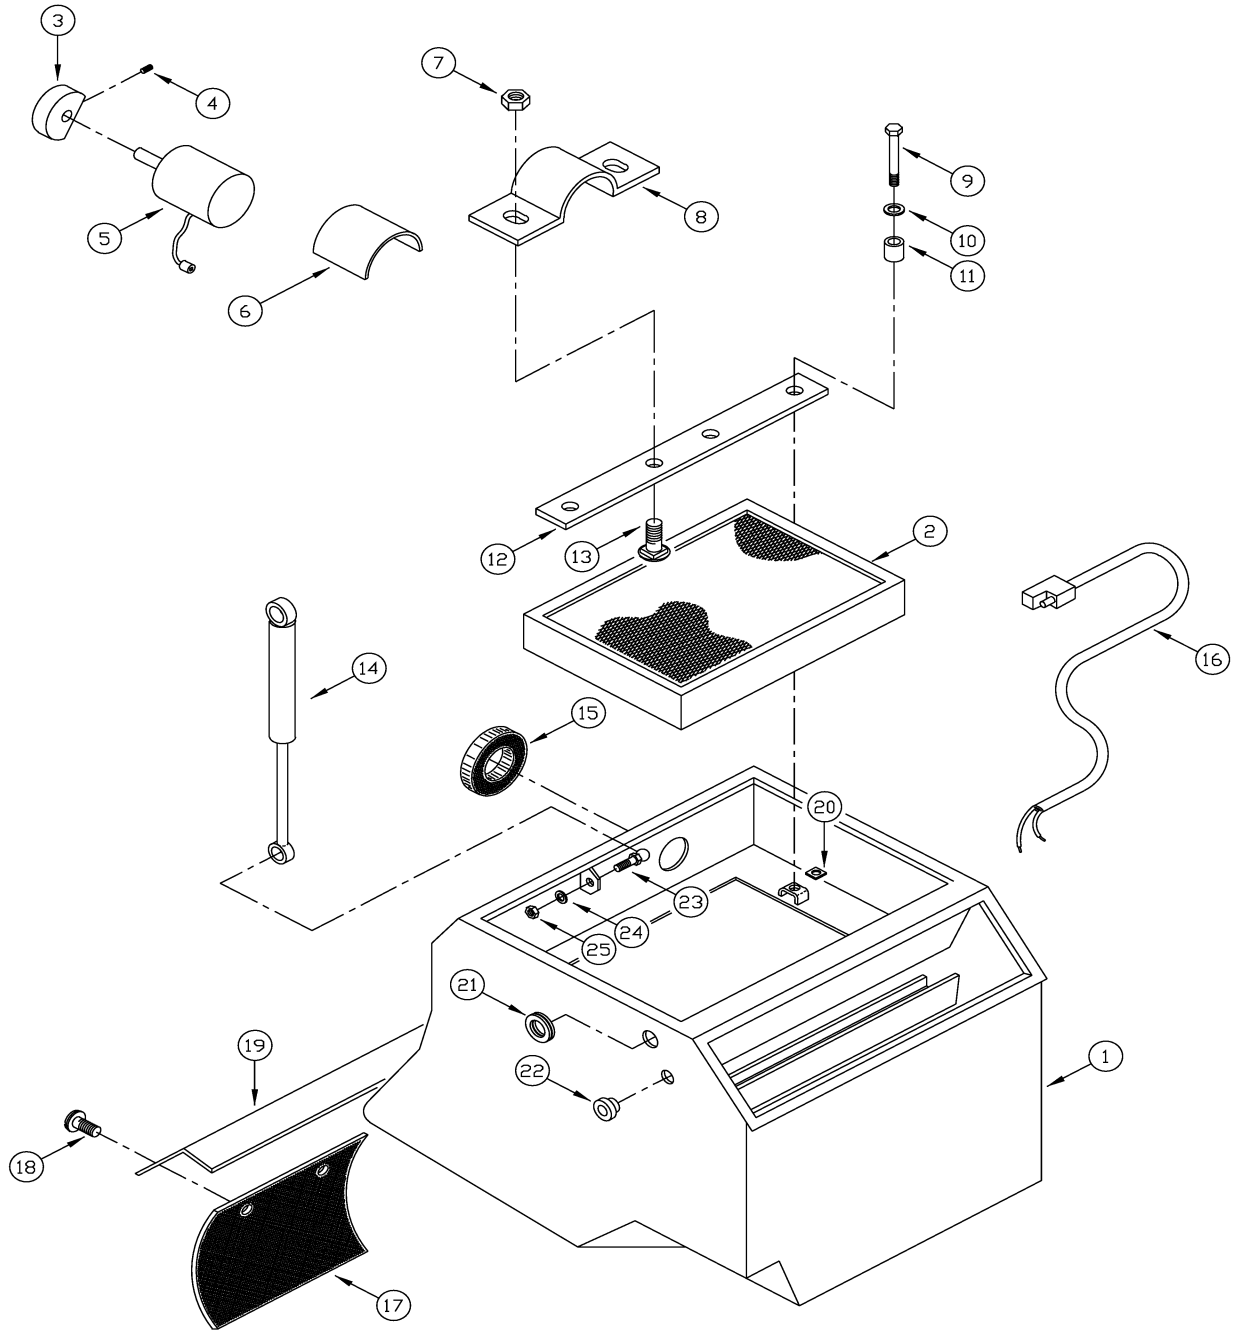

HOPPER GROUP

120PC001

HOPPER GROUP

REF#	PART #	DESCRIPTION	QUANTITY
1	318331	WELD - HOPPER SW/72	1
2	311325	FILTER - HOPPER SW62IC/SW62E	1
3	301053	WEIGHT - ECCENTRIC PNTD	1
4	400055	SCR - SET #10-24 X .31 ZP	1
5	300424	MOTOR - SHAKER FILTER	1
6	300904	MOUNT - NEOPRENE SHAKER MOTOR	1
7	400080	NUT - HEX 5/16 - 18 ES ZP	1
8	300915	RETAINER - SHAKER MOTOR PNTD	1
9	400215	SCR - HEX, 5/16 - 18 X 4.00 ZP	1
10	400233	WASHER - FENDER 5/16 1.00 OD	1
11	307850	ISOLATOR - HOPPER FILTER SW/A	1
12	311456	BAR - FILTER RETAINER	1
13	400009	SCR - CAR, 5/16 - 18 X 1.00 ZP	1
14	305006	SPRING - GAS SW75E	1
15	300405	GASKET - SUCTION TUBE	1
16	307752	HARNES - HOPPER SHAKER EXT	1
17	311237	FLAP - HOPPER LIP	1
18	400790	SCREW - BHSCS .375 - 16 X 1	1
19	318336	ANG - HOPPER FLAP RETAINER SW/72	1
20	306424	CLIP NUT - 5/16 - 18 FULL BODY	1
21	301665	GROMMET - Z - 2056	1
22	322186	INSERT - 3/8 - 16 UNC	1
23	300376	STUD - BALL GAS SPRING	1
24	400102	WASHER - LOCK 5/16 SPLIT ZP	1
25	400070	NUT - HEX 5/16 - 18 ZP	1