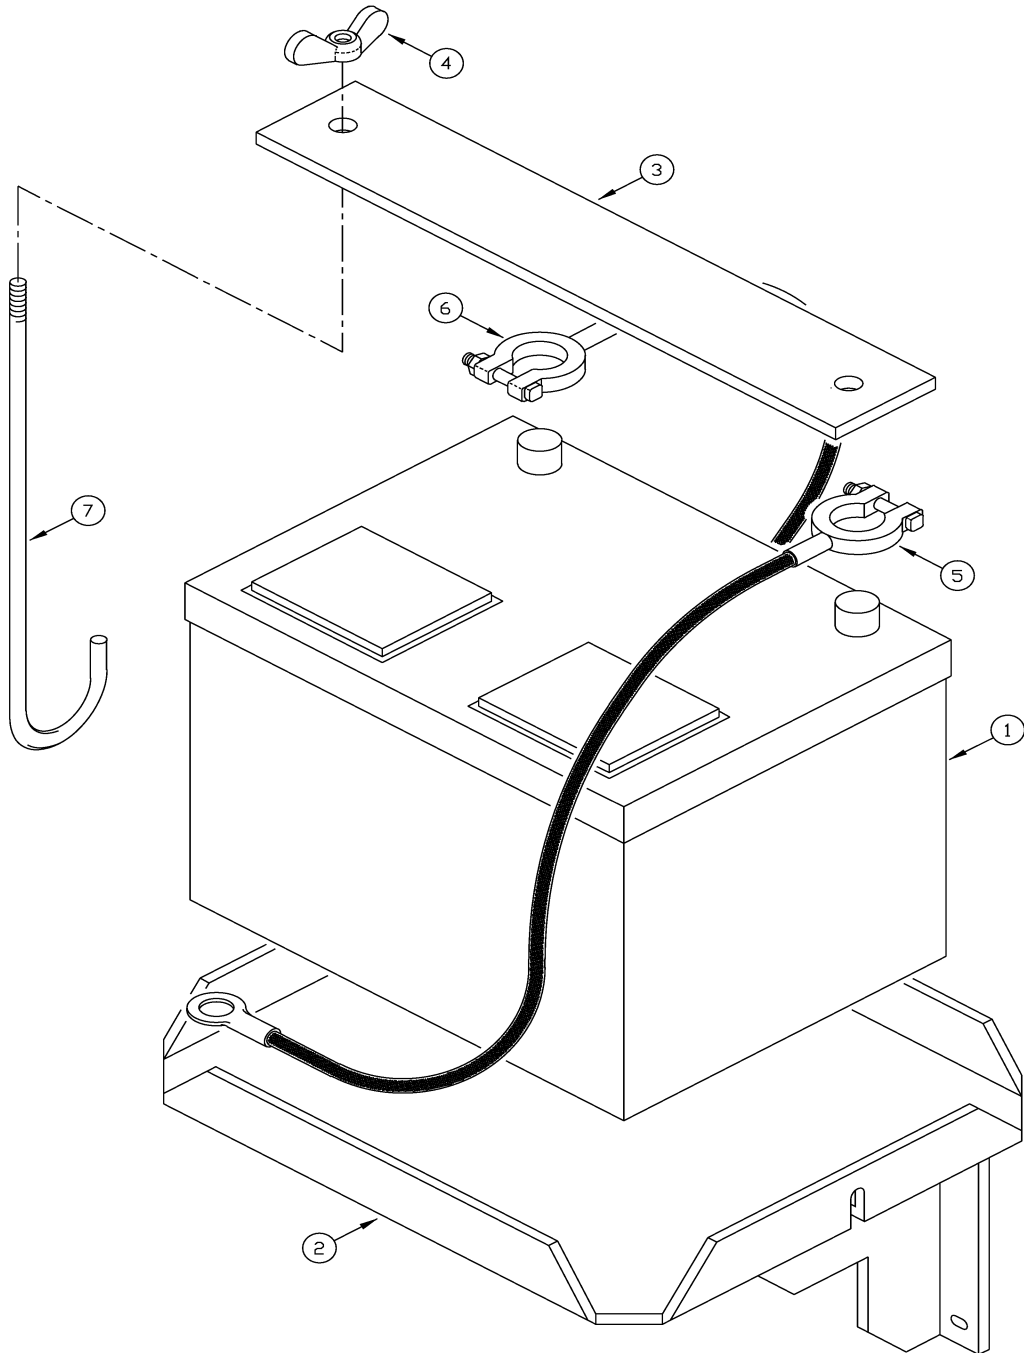

BATTERY GROUP

500PC001

BATTERY GROUP

REF#	PART #	DESCRIPTION	QUANTITY
1	300440	BATTERY - GAS ENGINE	1
2	300210	ASSY - BATTERY MNT PNTD	1
3	301076	HOLD DOWN - BATTERY 2-PIECE	1
4	400055	SCR-SET, #10 - 24 X 10 X .31 ZP	1
5	307634	ASSY - BATTERY CABLE ARMA NEG	1
6	307633	ASSY - BATTERY CABLE ARMA POS	1
7	301079	ROD - BATTERY TIE-DOWN PLTD	1