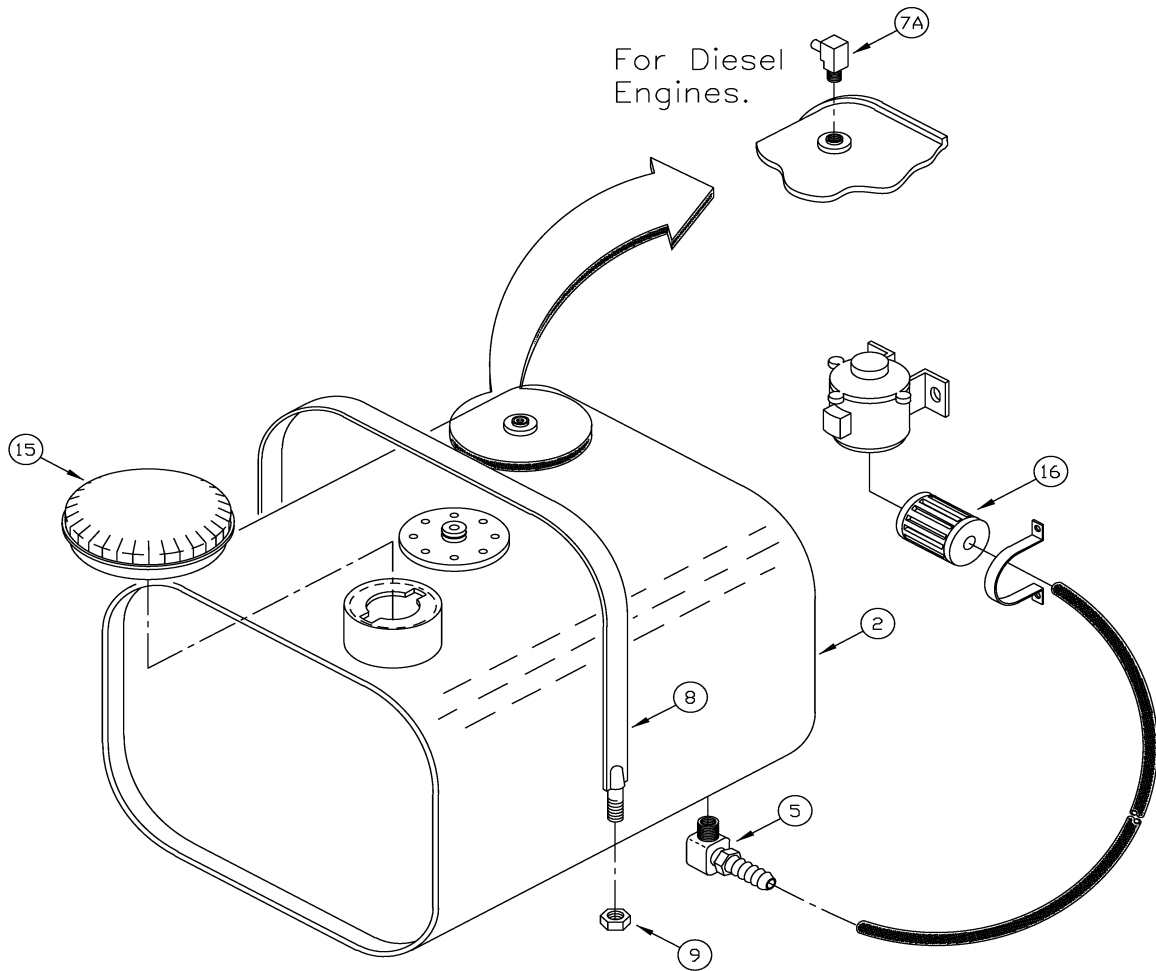

FUEL TANK GROUP

140PC001

FUEL TANK GROUP

REF#	PART #	DESCRIPTION	QUANTITY
2	318386	TANK - FUEL SW/72	1
5	400793	FTG - 90 DEG 3/8 BARB TO 1/4 NPT	1
7A	400657	FTG - HOSE BARB 1/4 MPT - 1/4 HOSE	1
8	318401	STRAP - FUEL TANK SW/72	1
9	400079	NUT - HEX 3/8 -16 ES ZP	1
15	300393	CAP - GAS TANK	1
16	300417	FILTER - FUEL	1