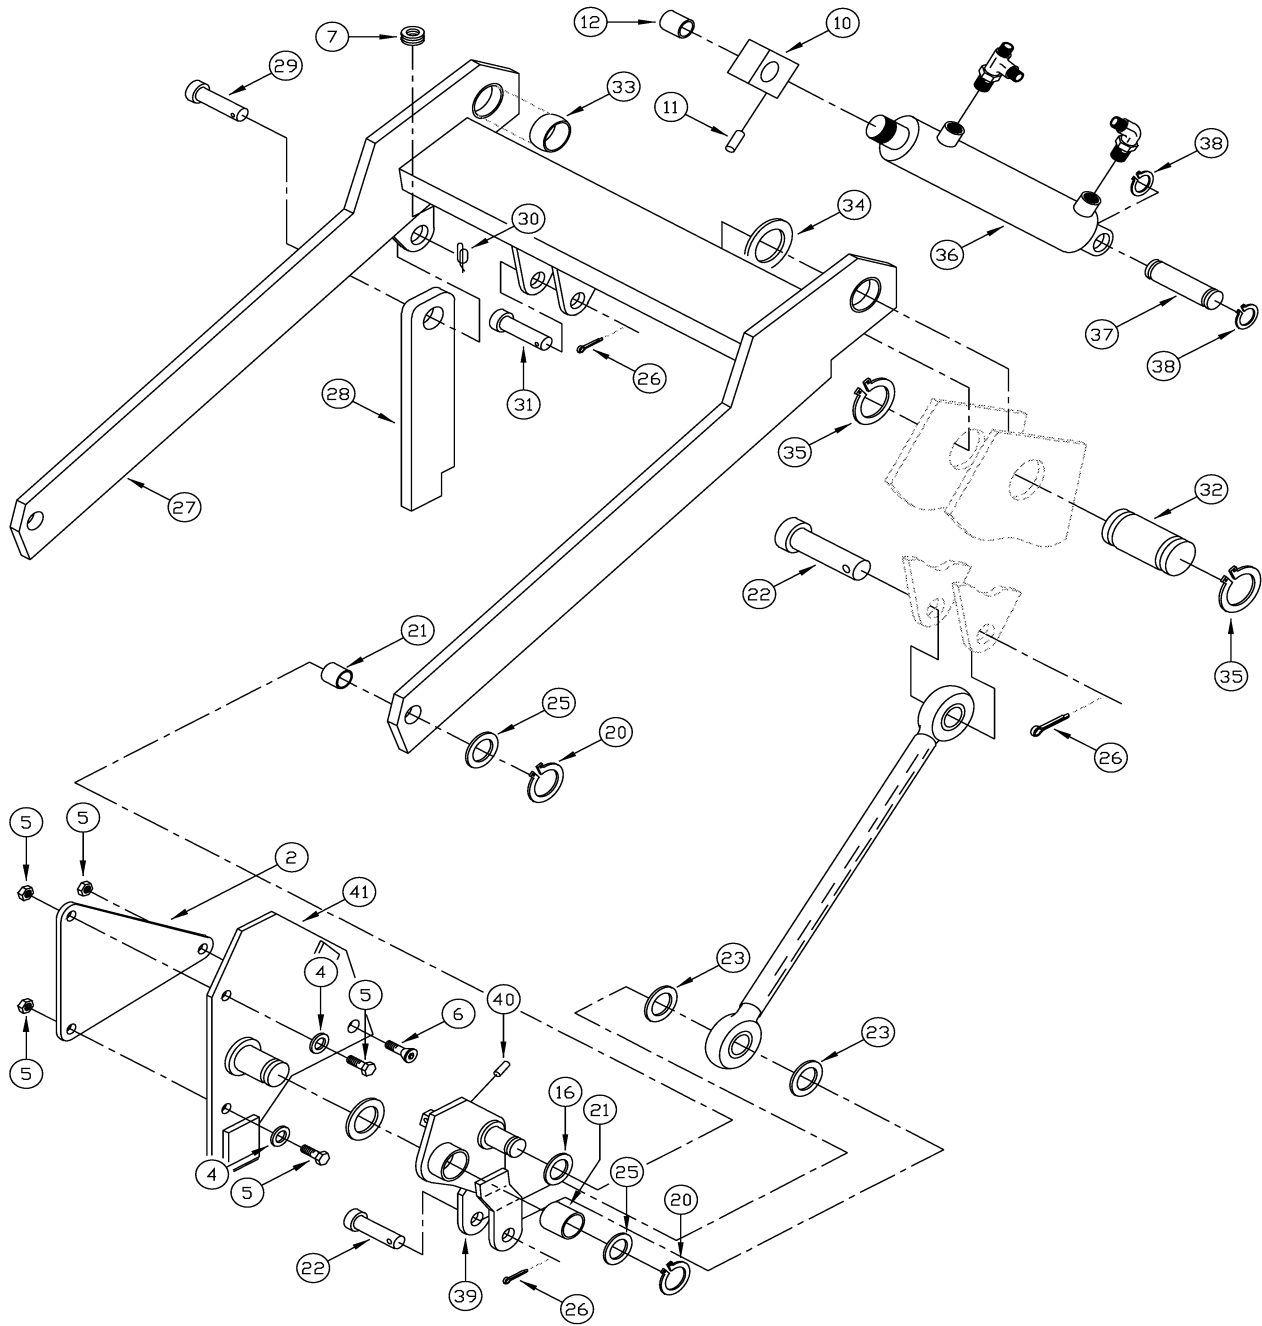

LIFT ARM GROUP (CONT.)

022PC002

LIFT ARM GROUP (CONT.)

REF#	PART #	DESCRIPTION	QUANTITY
27	318440	WELD - LIFT ARM SW/72	1
28	311316	SAFETY ARM	1
29	400462	PIN - CLEVIS 5/8 X 1.5	1
30	400124	PIN - COTTER 5/8 RUE-RING	1
31	400472	PIN - CLEVIS 1.0 X 3.0 ZP	1
32	318415	PIN - LIFT ARM ROTATION SW/72	2
33	300836	BEARING - 2.18 OD X 2.00 ID X .75	2
34	300882	WASHER - HD 3.25 OD X 2.00 ID	4
35	311379	RING - RETAINING 5100-175 1.75	4
36	307243	CYLINDER - LIFT	1
37	307408	PIN - CYLINDER MOUNT	1
38	301709	RING - RET EXT. 2.00	2
39	311198	ASSY - LIFT ARM IDLER	1
40	400446	SCREW - SET 3/8-24 X 1.25 ZP	4
41	311212	ASSY - ROTATION PLATE LH	1
	309289	KIT - SEAL CYL 307243 (SP)	1