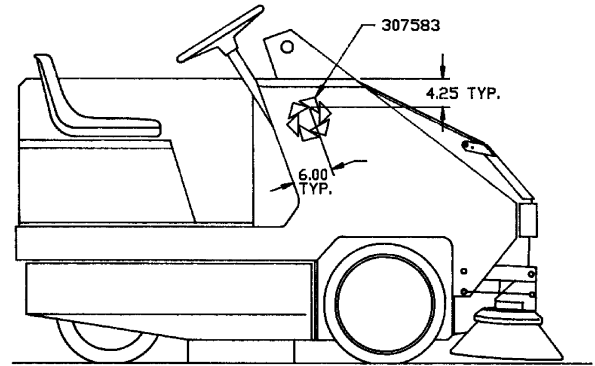

RIGHT-HAND VIEW