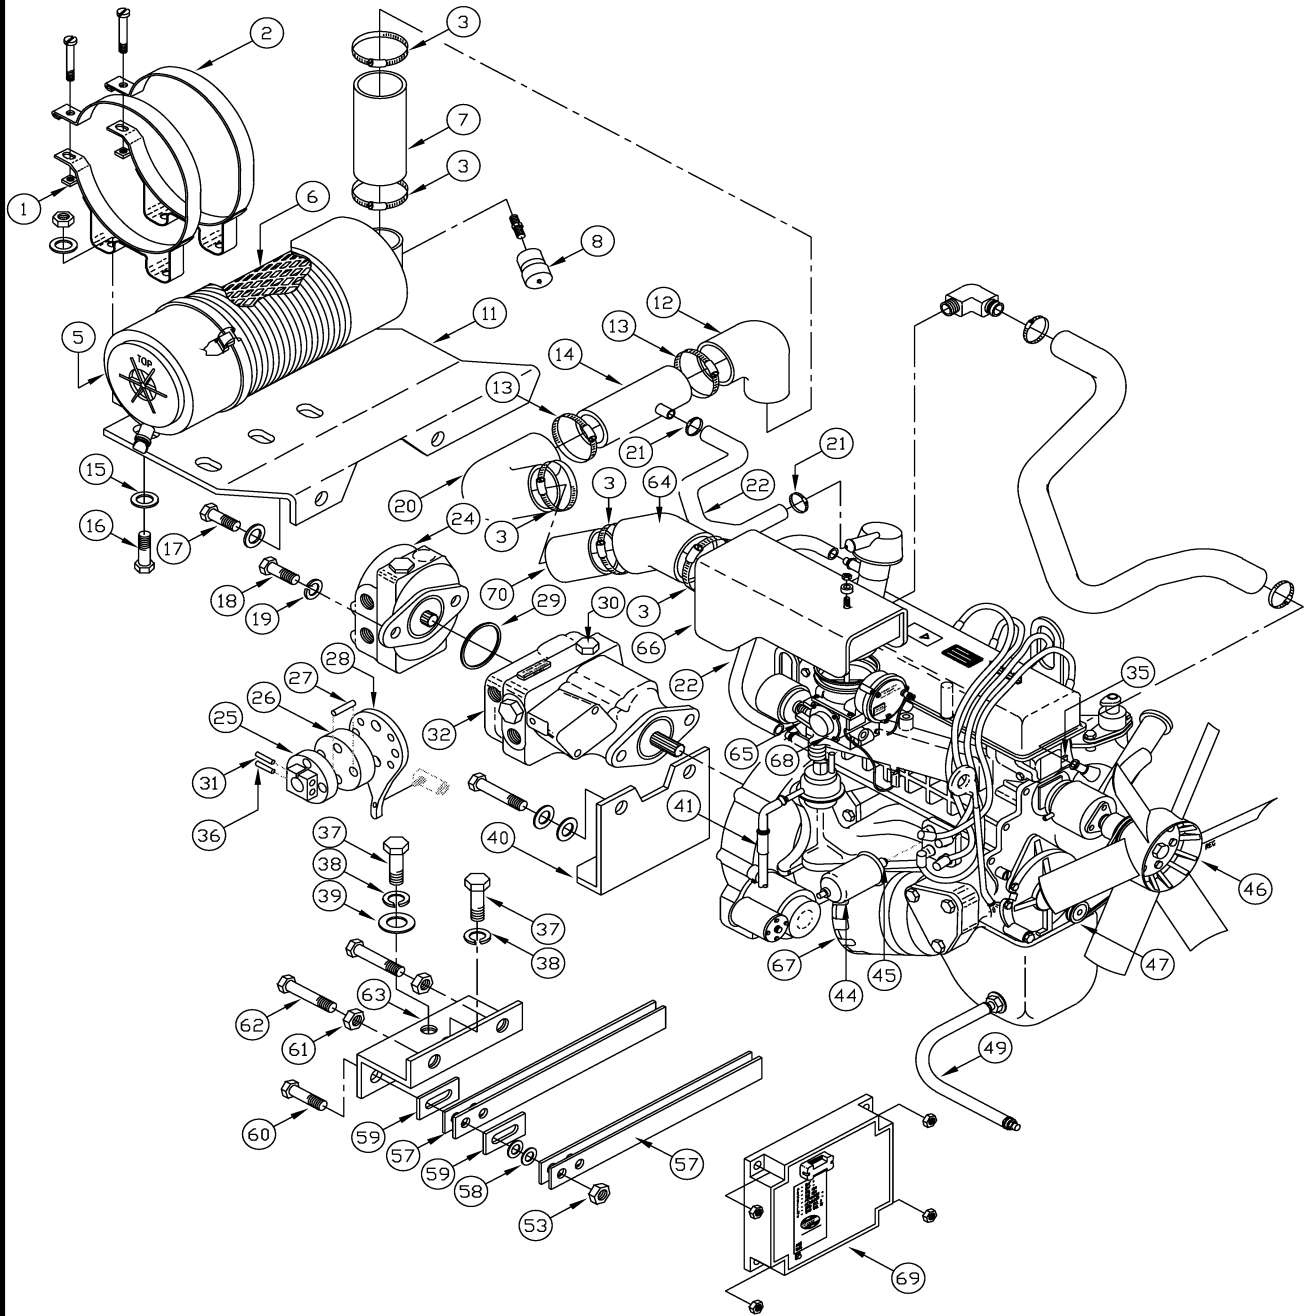

ENGINE GROUP - GASOLINE

010PC001

ENGINE GROUP - GASOLINE

REF#	PART #	DESCRIPTION	QUANTITY
63	302115	BRKT - FWD/REV PLTD	1
64	304649	SHAFT/BRG - W/PMP FORD 1.6L (SP)	1
65	302473	O-RING - CARBURETOR	1
66	313799	WELD - AIR INTAKE FORD	1
67	320019	FILTER - OIL FORD 1.3L DIS (SP)	1
68	322523	CARB - 1.3L DWN DRFT W/ACTUATOR	1
69	318552	CONTROLLER - IC - 2150	1
70	304641	TUBE - AIR INTAKE FORD 2.00	1