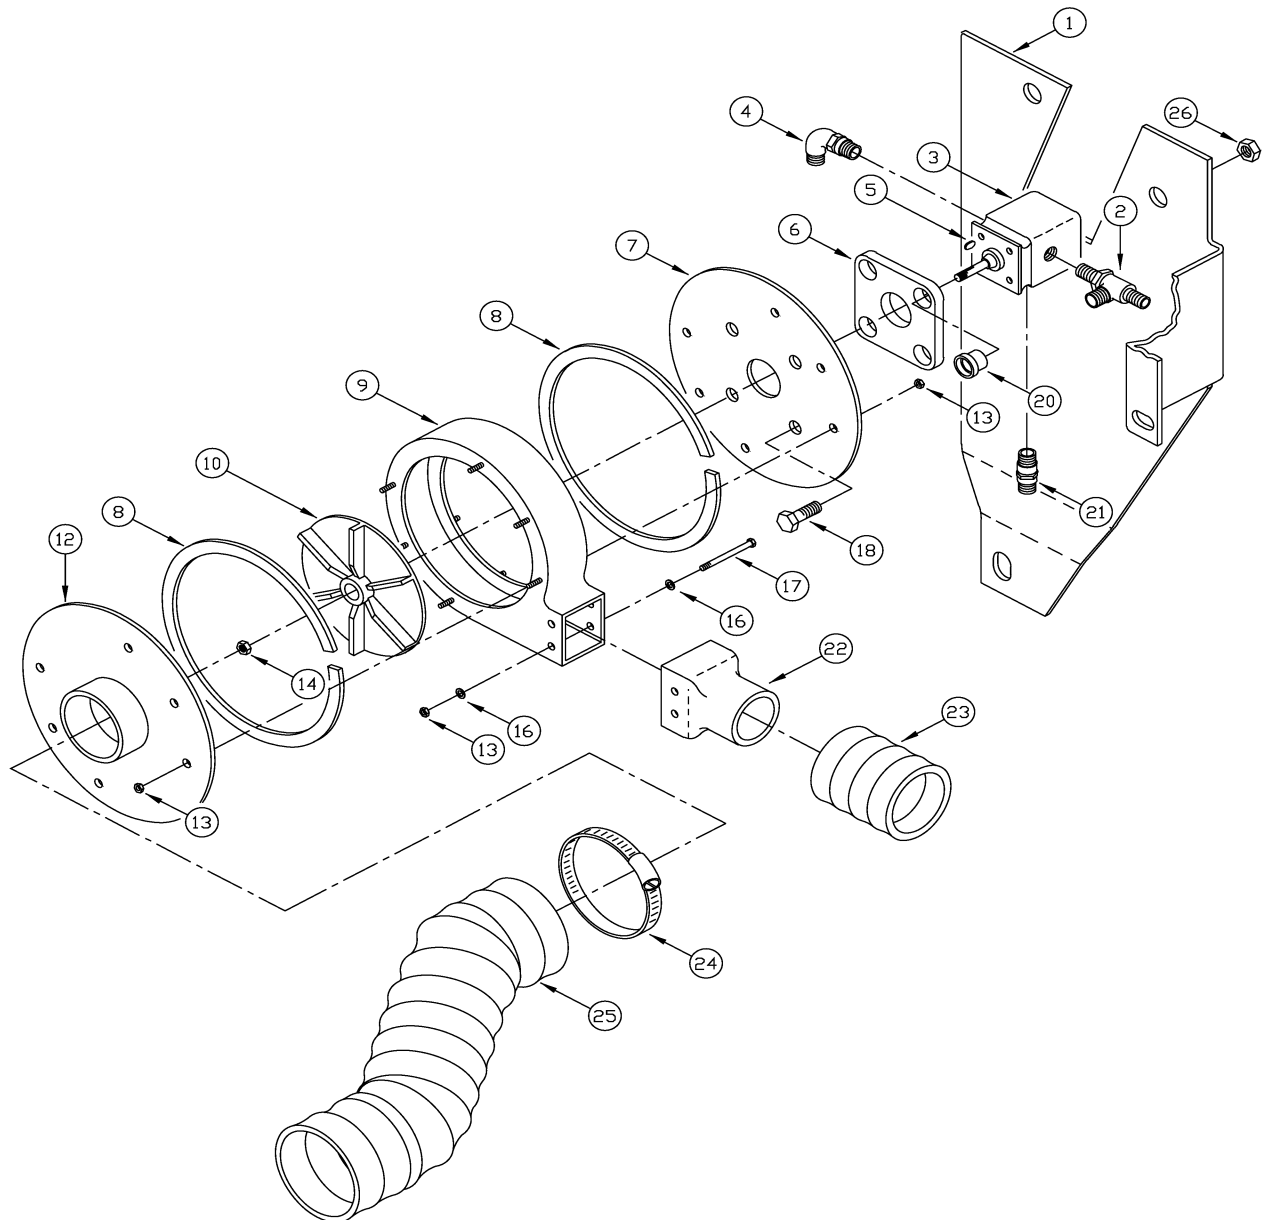

IMPELLER GROUP

121PC001

IMPELLER GROUP

REF#	PART #	DESCRIPTION	QUANTITY
1	318434	MOUNT - IMPELLER SW/72	1
2	400163	FTG - TEE OFFSET 3/4 - 16 TO #8	1
3	313008	MOTOR - HYD IMPELLER SW/62 DSL	1
4	400154	FTG - 90 3/4-16 TO #8	1
6	307152	HINGE - ANGLE WD SIDE DOOR SW/A	1
7	307172	MOUNT - IMP MOTOR PNTD SW/A	1
8	304183	GASKET - IMPELLER SW/75	1
9	307004	SHROUD - IMPELLER SW/A PNTD	1
10	307003	IMPELLER - ARMA CASTING & MACHIN	1
12	311334	ASSY - IMPELLER INLET PLATE PNTD	1
13	400081	NUT - HEX 1/4-20 ES ZP	1
14	400420	NUT - HEX 5/16 - 24 ES	1
16	400089	WASHER - FLAT 1/4 STANDARD ZP	1
17	400406	SCR - HEX 1/4 - 20 X 3.75 ZP	1
18	400027	SCR - HEX 3/8 - 16 X 1.75 ZP	1
20	300465	MOUNT - ISOLATION	1
21	400212	FTG - ADAPTER 7/16 - 20 TO #4	1
22	315347	EXHAUST - IMPELLER 9XV	1
23	318507	HOSE - 3.5 ID (IMP TO RESERVOIR)	1
24	300351	CLAMP - HOSE 4 1/2" DIA	1
25	309034	HOSE - IMPELLER 82	1
26	400079	NUT - HEX 3/8 - 16 ES ZP	1