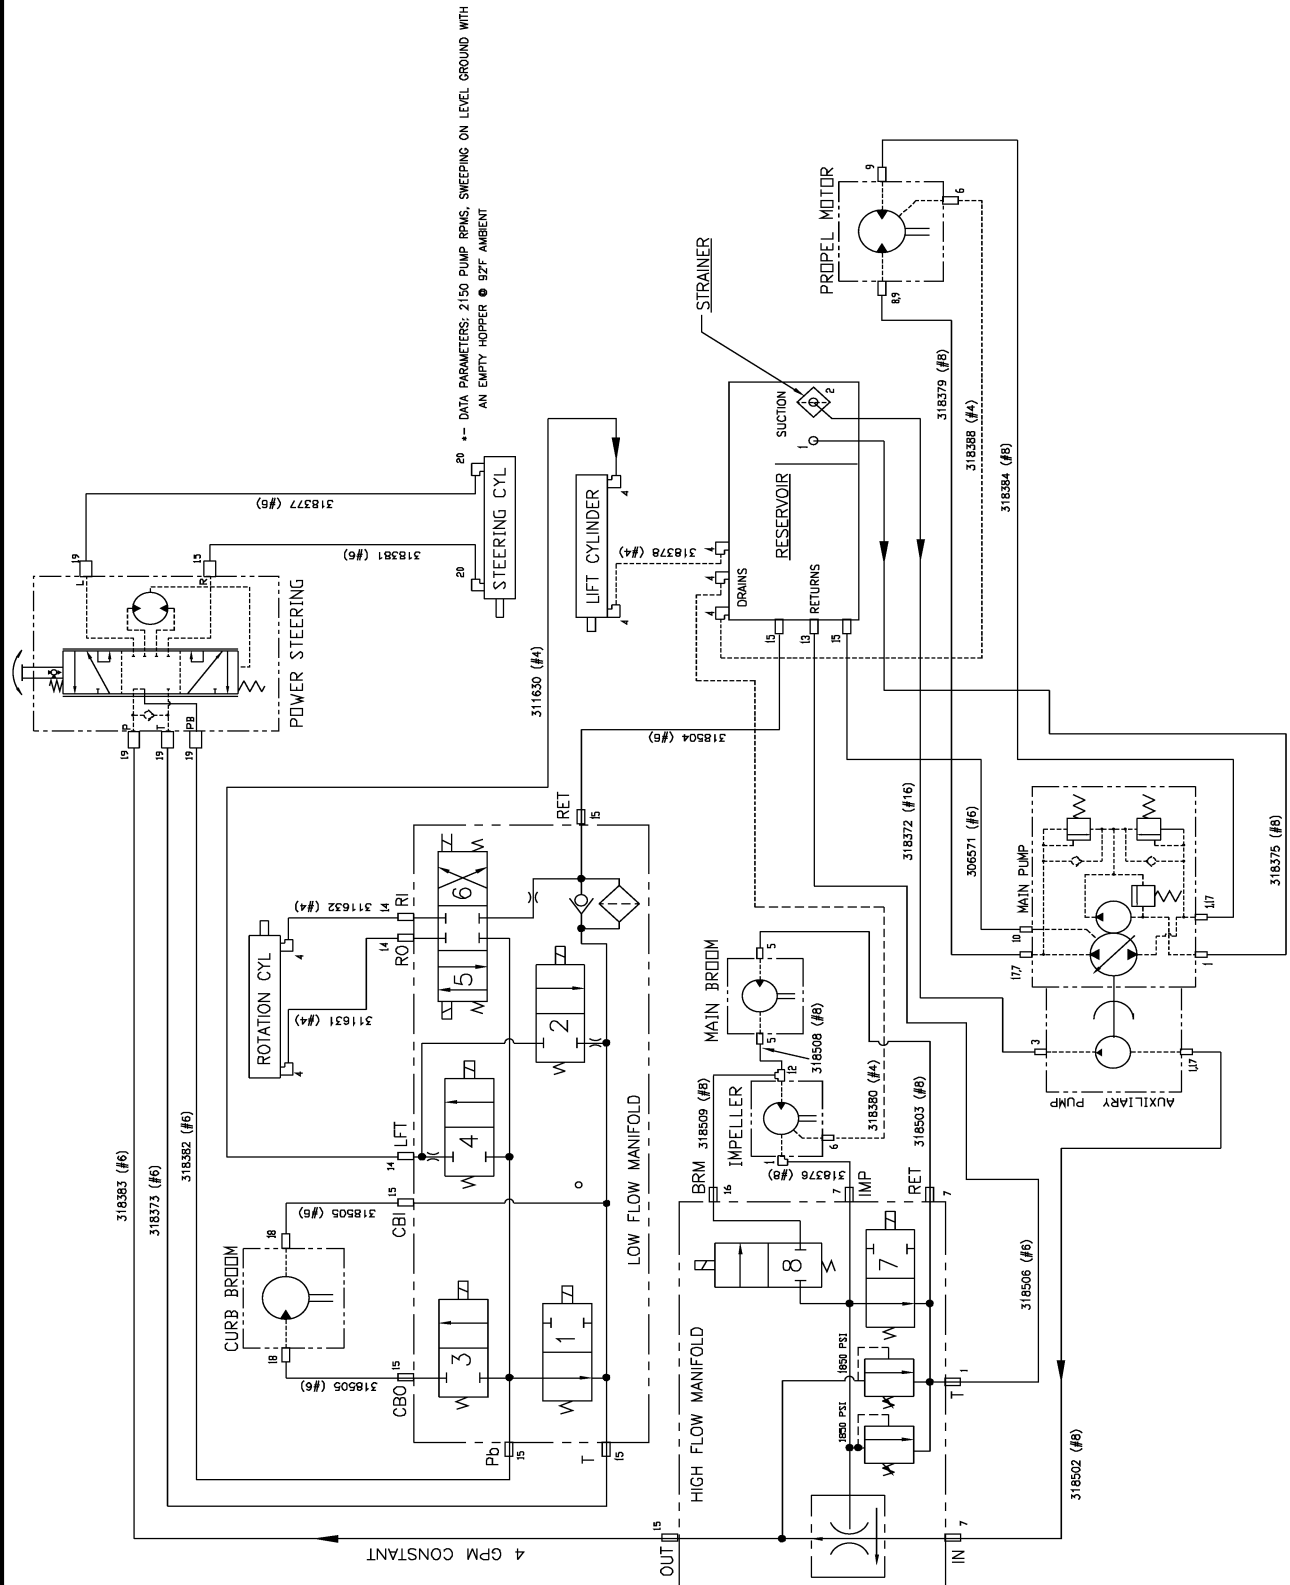

HYDRAULIC GROUP - HOSES

HYDRAULIC GROUP - HOSES

REF#	PART #	DESCRIPTION	QUANTITY
1	400154	90 DEG EL (.75-16 TO #8)	1
2	400791	90 DEG EL (1' NPT TO #16)	1
3	400792	CONN - (1.31 - 12 TO #16)	1
4	400152	90 DEG EL (.50 - 20 TO #5)	1
5	400151	CONN - (.88 - 14 TO #8)	1
6	400212	CONN - (.44 - 20 TO #4)	1
7	304899	CONN - (.75 - 16 TO #8)	1
8	400166	ADAPTER - (.88 - 14 X .75 - 16)	1
9	400169	SWIVEL - (.75 - 14 TO #8)	1
10	400153	90 DEG EL (.56 - 18 TO #6)	1
11	400155	90 DEG EL (.88 - 14 TO #8)	1
12	400163	TEE - (.75 - 16 TO #8)	1
13	400158	45 DEG EL (.88 - 14 TO #8)	1
14	400264	CONN - (.56 - 18 TO #4)	1
15	400635	CONN - (.56 - 18 TO #6)	1
16	400157	45 DEG EL (.75 - 16 TO #8)	1
17	400167	BUSHING - (1.06 X .75 - 16)	1
18	400822	CONN - (.88 - 14 TO #6)	1
19	400648	CONN - (.75 - 16 TO #6)	1
20	400634	90 DEG EL (.50 - 20 TO #6)	1
	307243	CYLINDER - LIFT	
	307323	CYLINDER - ROTATION	
	318452	CYLINDER - STEERING	
	318466	MANIFOLD - LO FLOW	
	318465	MANIFOLD - HI FLOW	
	318532	MOTOR - CURB BROOM	
	313008	MOTOR - IMPELLER	
	316894	MOTOR - MAIN BROOM	
	301534	MOTOR - PROPEL	
	318500	PUMP - AUXILIARY	
	303581	PUMP - MAIN	
	318437	RESERVOIR	
	318471	STEERING UNIT	
	307573	STRAINER